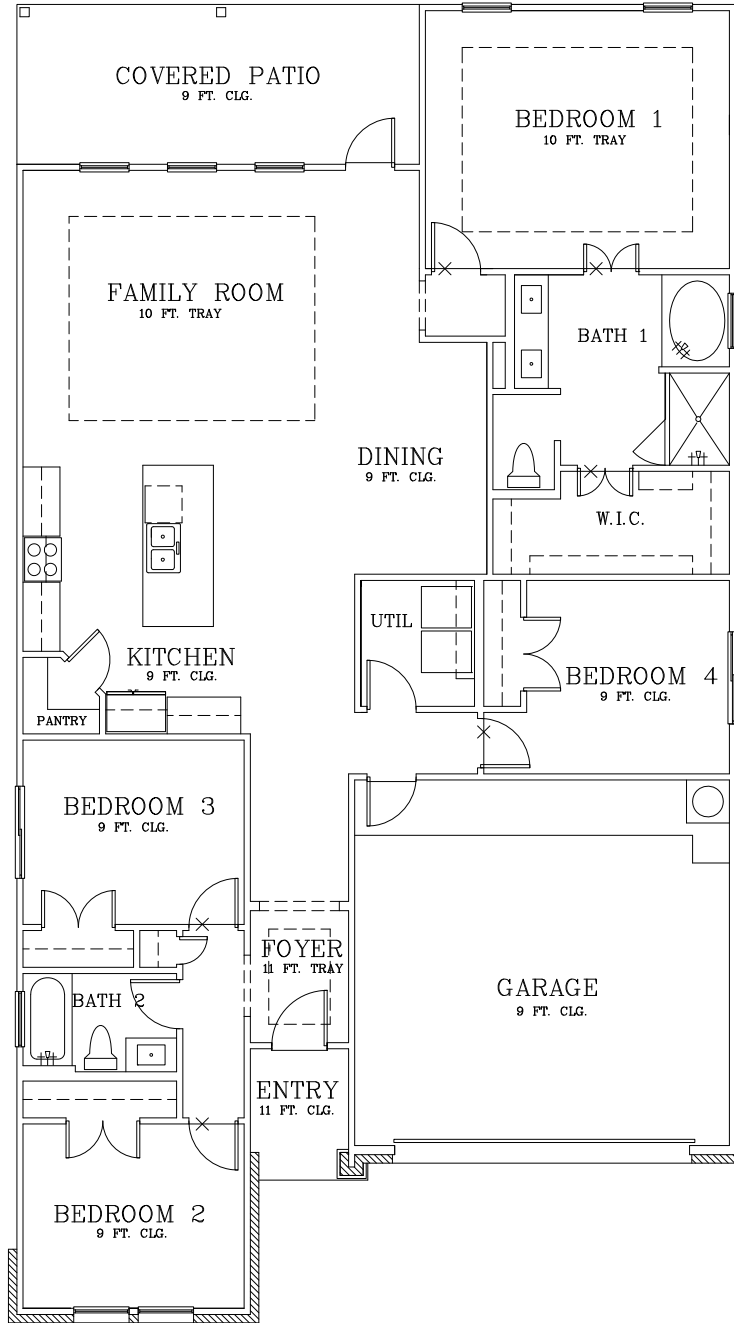

SUSSEX

OPT. OUTDOOR
FIREPLACE

BATH 1
SHOWER OPTION

OPT. UTILITY
CABINETS

REVISED: APRIL 2026

Prices subject to change without notice. All square footages are approximate.

Hogan Homes reserves the right to revise specifications and dimensions without notice.

Plans are rendered to show style of construction. Actual construction can vary in size, placement, etc.

©2016 Hogan Homes

HOGAN
HOMES
find yours.