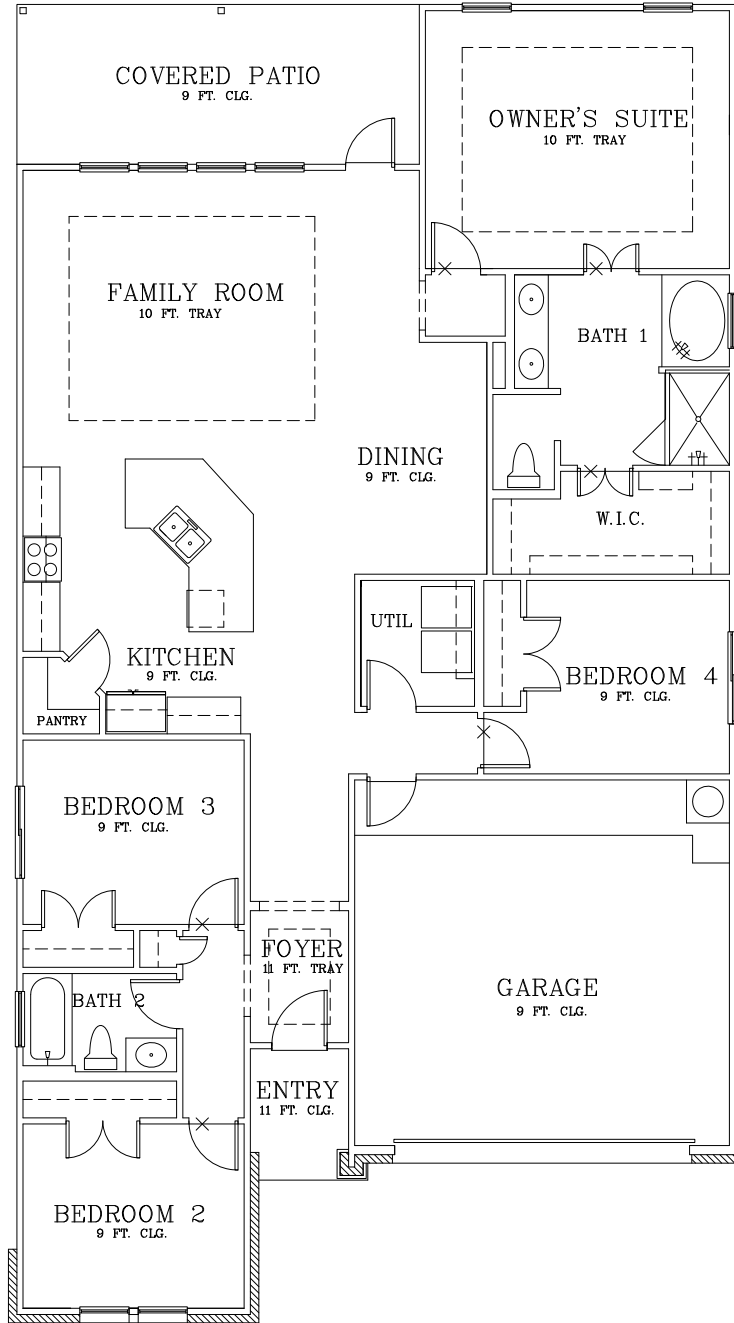

SUSSEX

OPT. OUTDOOR
FIREPLACE

OPTIONAL
KITCHEN
WINDOWS

BATH 1
SHOWER OPTION

OPT. UTILITY
CABINETS

REVISED: 12/14/22

Prices subject to change without notice. All square footages are approximate.

Hogan Homes reserves the right to revise specifications and dimensions without notice.

Plans are rendered to show style of construction. Actual construction can vary in size, placement, etc.

©2016 Hogan Homes

**HOGAN
HOMES**
find yours.