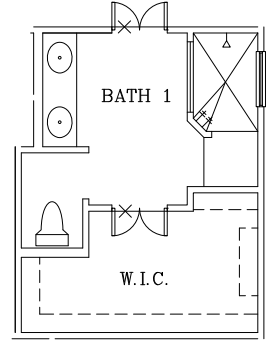

SUSSEX

OPT. OUTDOOR
FIREPLACE

OPTIONAL
KITCHEN
WINDOWS

BATH 1
WALK IN SHOWER
OPTION

OPT. UTILITY
CABINETS

REVISED: 7/31/20

Prices subject to change without notice. All square footages are approximate.

Hogan Homes reserves the right to revise specifications and dimensions without notice.

Plans are rendered to show style of construction. Actual construction can vary in size, placement, etc.

©2016 Hogan Homes

**HOGAN
HOMES**
find yours.