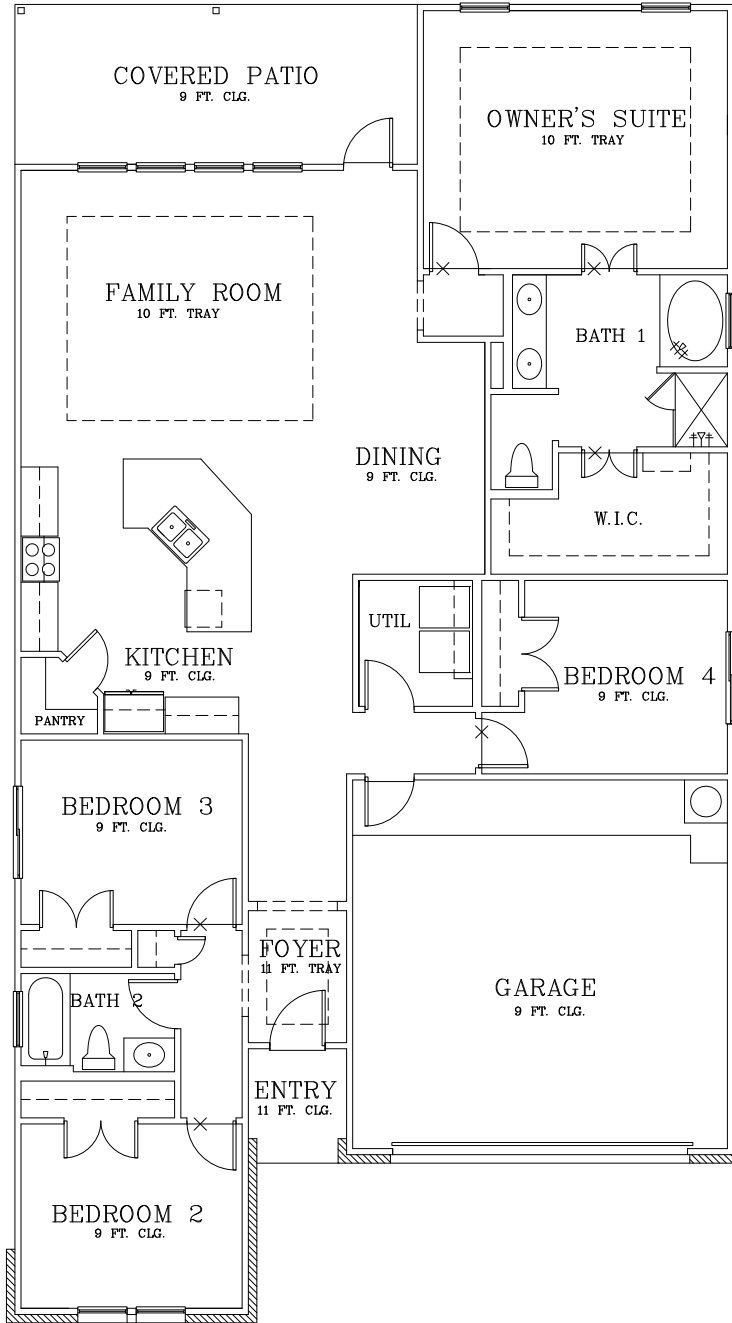

SUSSEX

OPT. OUTDOOR
FIREPLACE

OPTIONAL
KITCHEN
WINDOWS

BATH 1
WALK IN SHOWER
OPTION

OPT. UTILITY
CABINETS

REVISED: 7/31/20

Prices subject to change without notice. All square footages are approximate.

Hogan Homes reserves the right to revise specifications and dimensions without notice.

Plans are rendered to show style of construction. Actual construction can vary in size, placement, etc.

©2016 Hogan Homes

**HOGAN
HOMES**
find yours.