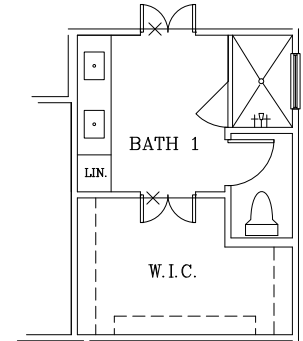

SUSSEX

OPTIONAL
OUTDOOR
FIREPLACE

BATH 1
SHOWER OPTION

OPT. UTILITY CABINETS

TULOSO RESERVE

REVISED: APRIL 2026

Prices subject to change without notice. All square footages are approximate.

Hogan Homes reserves the right to revise specifications and dimensions without notice.

Plans are rendered to show style of construction. Actual construction can vary in size, placement, etc.

©2018 Hogan Homes

HOGAN
HOMES
find yours.