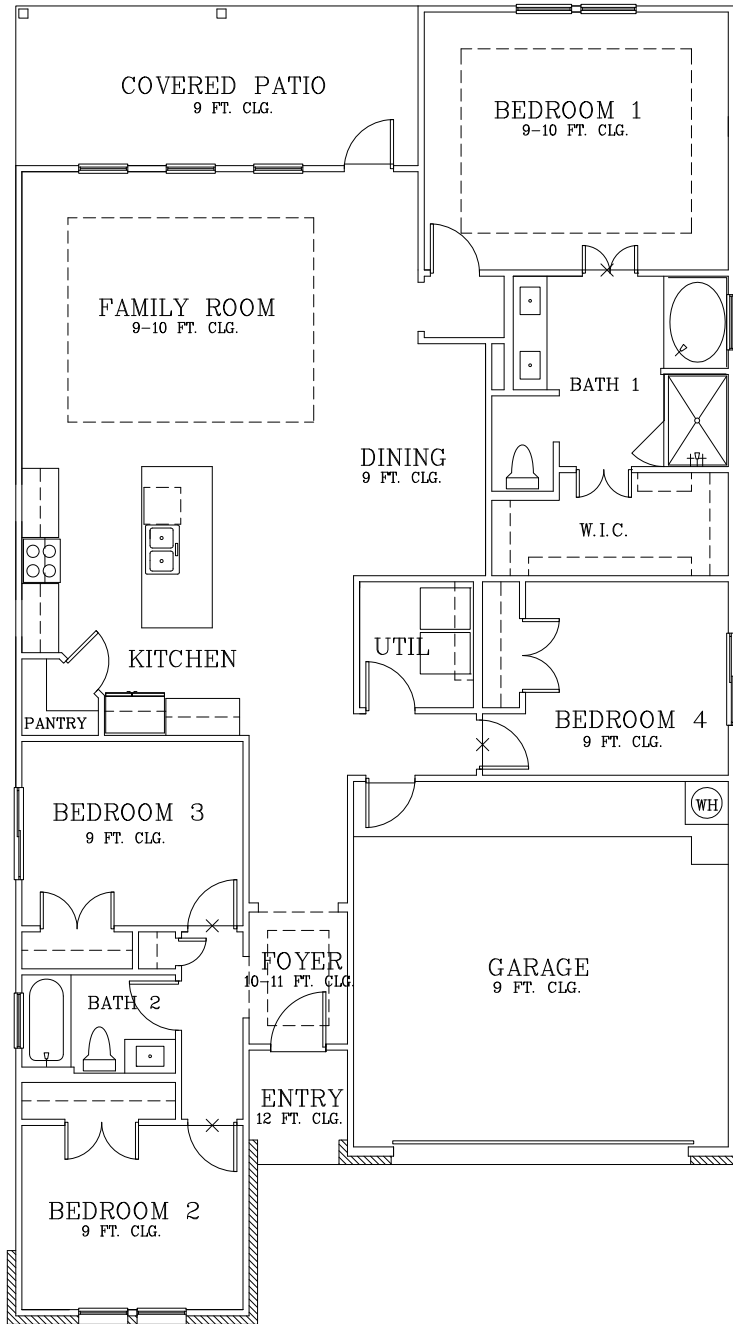

SUSSEX

OPTIONAL
OUTDOOR
FIREPLACE

BATH 1
SHOWER OPTION

OPT. UTILITY CABINETS

TULOSO RESERVE

REVISED: APRIL 2026

Prices subject to change without notice. All square footages are approximate.

Hogan Homes reserves the right to revise specifications and dimensions without notice.

Plans are rendered to show style of construction. Actual construction can vary in size, placement, etc.

©2018 Hogan Homes

HOGAN
HOMES
find yours.