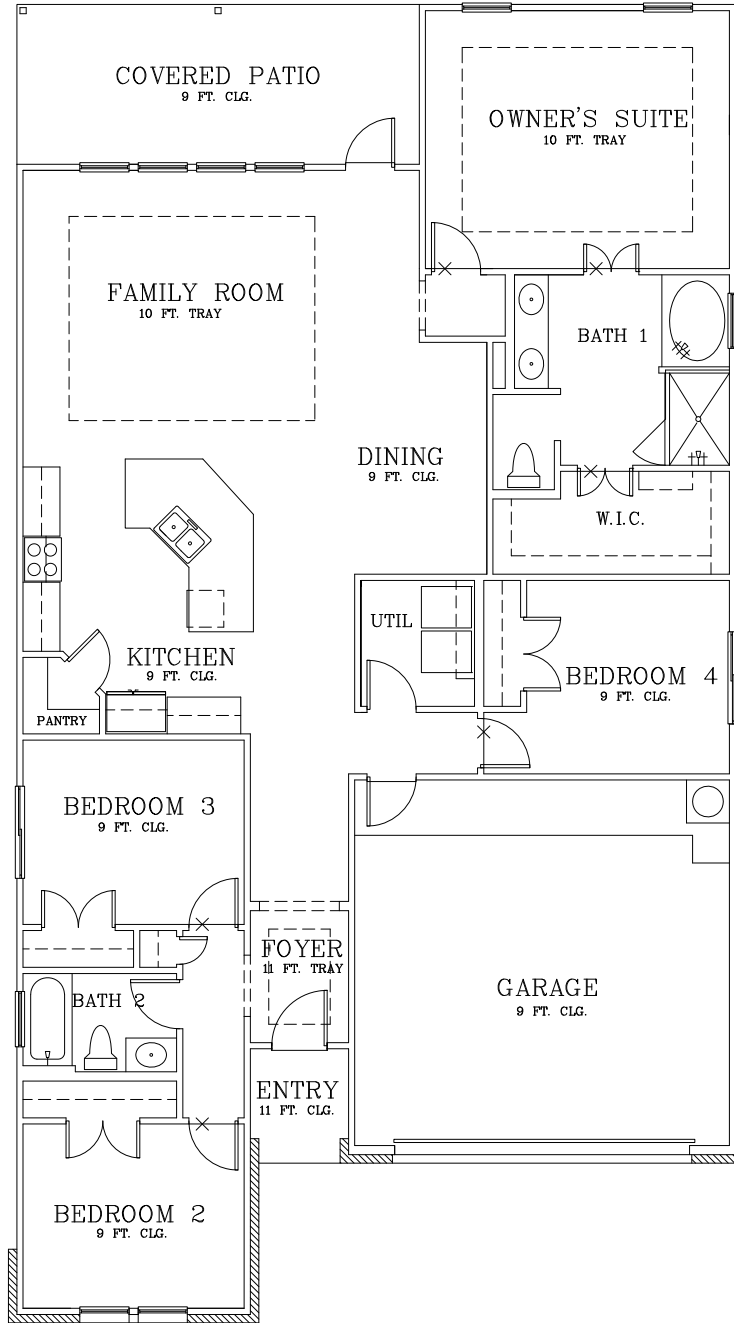

SUSSEX

OPT. OUTDOOR
FIREPLACE

OPTIONAL
KITCHEN
WINDOWS

BATH 1
SHOWER OPTION

OPT. UTILITY
CABINETS

REVISED: 12/14/22

Prices subject to change without notice. All square footages are approximate.

Hogan Homes reserves the right to revise specifications and dimensions without notice.

Plans are rendered to show style of construction. Actual construction can vary in size, placement, etc.

©2016 Hogan Homes

**HOGAN
HOMES**
find yours.