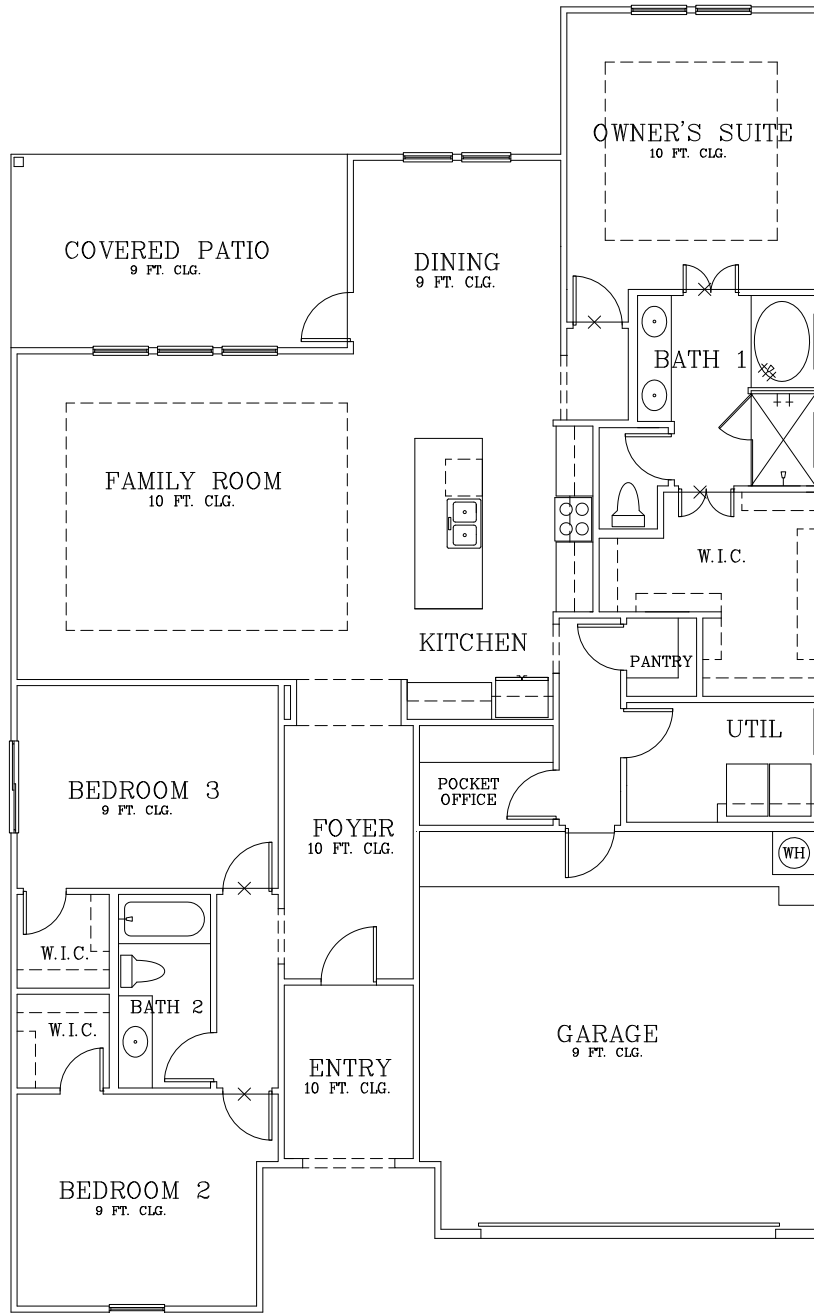

# AVOCET

POWDER ROOM  
OPTION

OPT.  
UTILITY  
CABINETS

OPTIONAL  
UTILITY ROOM DOOR

BATH 2  
DOUBLE SINK  
OPTION

REVISED: 12/12/22

Prices subject to change without notice. All square footages are approximate.