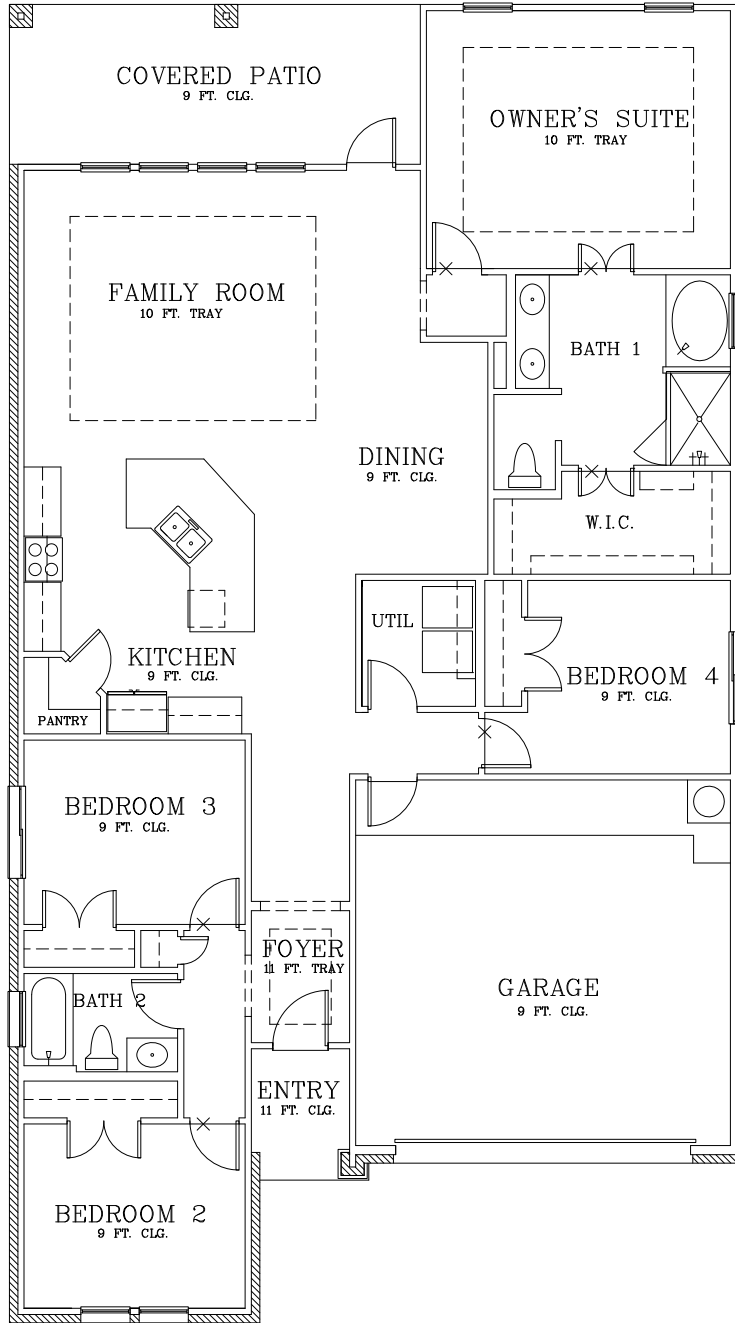

SAGE

OPT. OUTDOOR
FIREPLACE

OPTIONAL
KITCHEN
WINDOWS

BATH 1
OPTION

OPT. UTILITY
CABINETS

REVISED: 12/4/22

Prices subject to change without notice. All square footages are approximate.

Hogan Homes reserves the right to revise specifications and dimensions without notice.

Plans are rendered to show style of construction. Actual construction can vary in size, placement, etc.

©2016 Hogan Homes

**HOGAN
HOMES**
find yours.