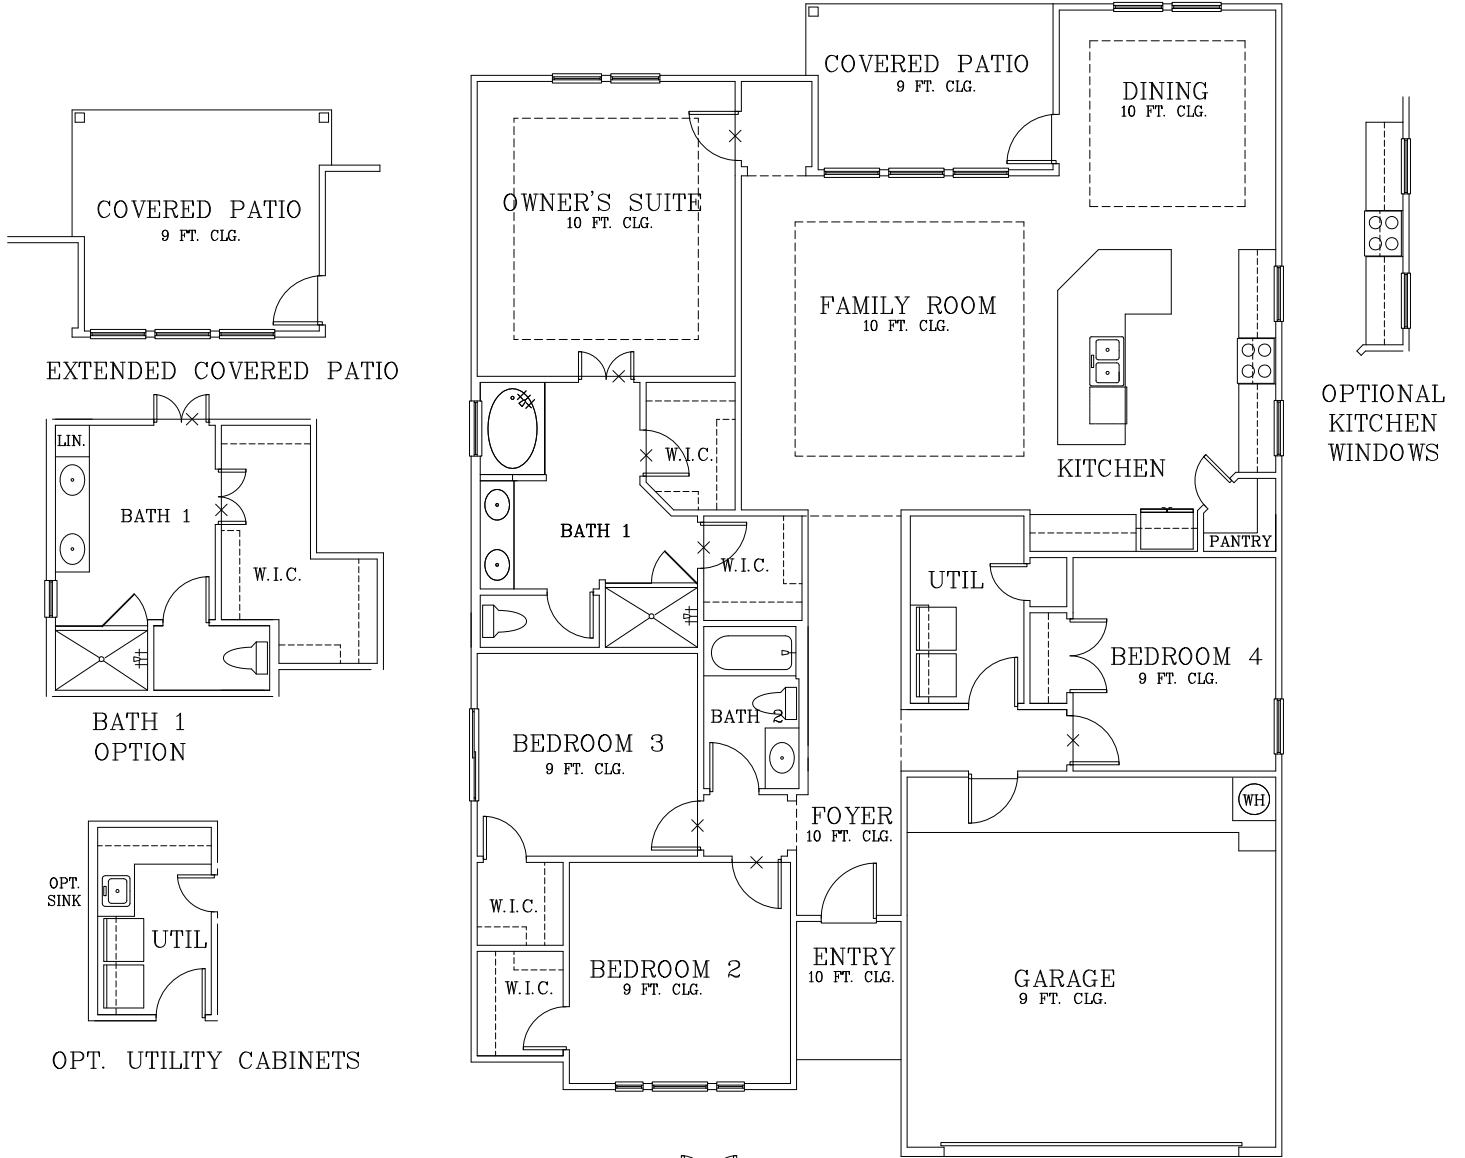

VERDIN

EXTENDED COVERED PATIO

BATH 1
OPTION

OPT.
SINK

OPT. UTILITY CABINETS

REVISED: 3/14/23

Prices subject to change without notice. All square footages are approximate.

Hogan Homes reserves the right to revise specifications and dimensions without notice.

Plans are rendered to show style of construction. Actual construction can vary in size, placement, etc.

©2021 Hogan Homes