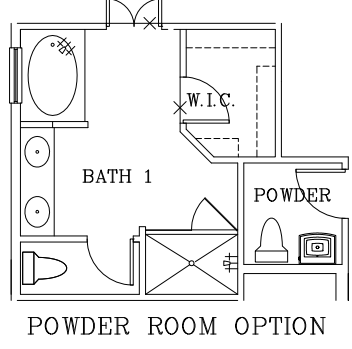

VERDIN

EXTENDED COVERED PATIO

BATH 1
OPTION

OPT.
SINK

OPT. UTILITY CABINETS

REVISED: 3/14/23

Prices subject to change without notice. All square footages are approximate.

Hogan Homes reserves the right to revise specifications and dimensions without notice.