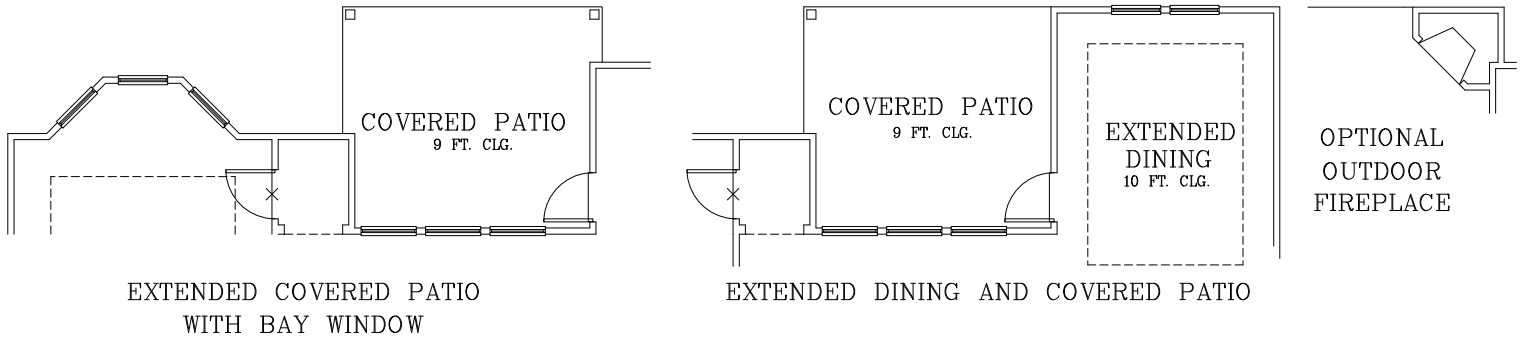

VERDIN

EXTENDED COVERED PATIO

BATH 1
OPTION

OPT.
SINK

OPT. UTILITY CABINETS

REVISED: 3/14/23

Prices subject to change without notice. All square footages are approximate.

Hogan Homes reserves the right to revise specifications and dimensions without notice.

Plans are rendered to show style of construction. Actual construction can vary in size, placement, etc.

©2021 Hogan Homes