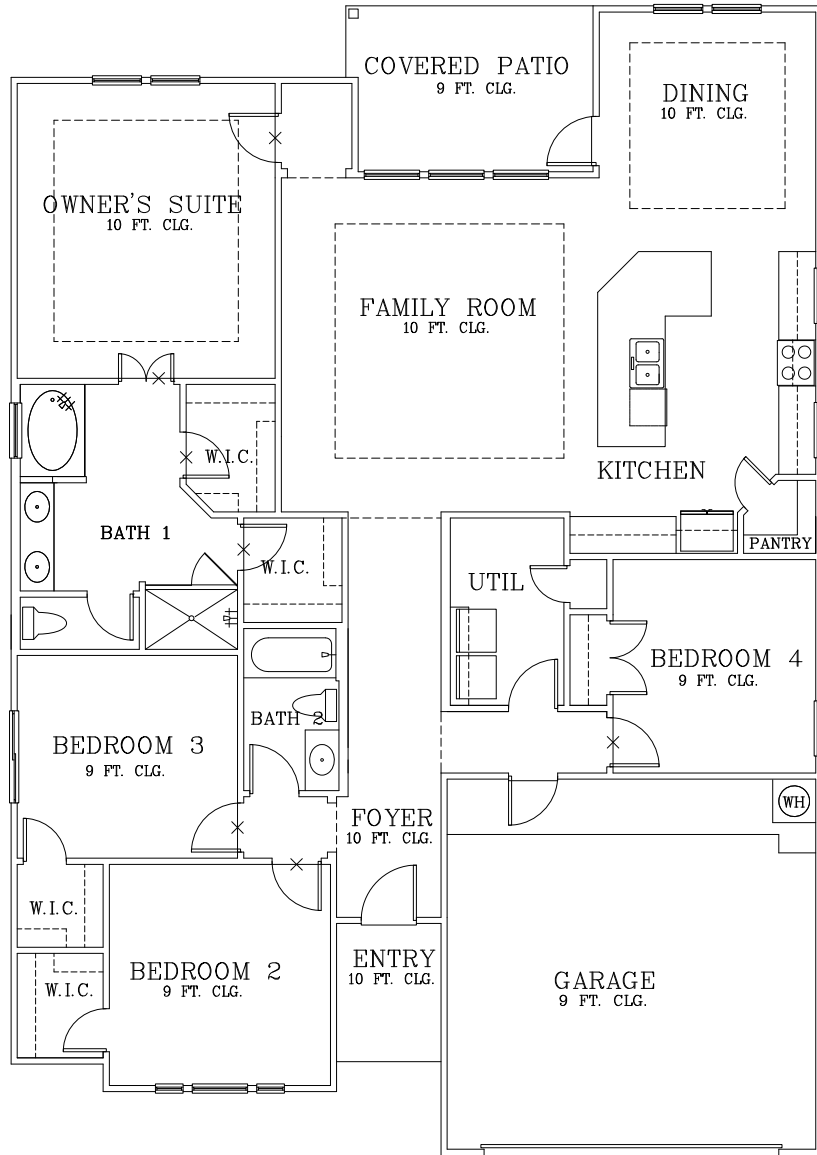

VERDIN

EXTENDED COVERED PATIO WITH BAY WINDOW

EXTENDED DINING AND COVERED PATIO

OPTIONAL OUTDOOR FIREPLACE

EXTENDED COVERED PATIO

BATH 1 OPTION

HALF BATH OPTION

OPTIONAL KITCHEN WINDOWS

OPTIONAL UTILITY CABINETS

REVISED: 8/2/23

Prices subject to change without notice. All square footages are approximate.

Hogan Homes reserves the right to revise specifications and dimensions without notice.

Plans are rendered to show style of construction. Actual construction can vary in size, placement, etc.

©2021 Hogan Homes

**HOGAN
HOMES**
find yours.