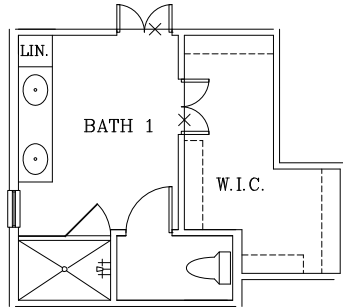

VERDIN

EXTENDED COVERED PATIO WITH BAY WINDOW

EXTENDED DINING AND COVERED PATIO

OPTIONAL OUTDOOR FIREPLACE

EXTENDED COVERED PATIO

BATH 1 OPTION

HALF BATH OPTION

OPTIONAL KITCHEN WINDOWS

OPTIONAL UTILITY CABINETS

REVISED: 8/2/23

Prices subject to change without notice. All square footages are approximate.

Hogan Homes reserves the right to revise specifications and dimensions without notice.

Plans are rendered to show style of construction. Actual construction can vary in size, placement, etc.

©2021 Hogan Homes

**HOGAN
HOMES**
find yours.