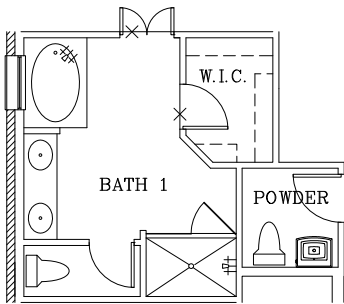

VERBENA

EXTENDED COVERED PATIO WITH BAY WINDOW

EXTENDED DINING AND COVERED PATIO

EXTENDED COVERED PATIO

BATH 1 OPTION

POWDER ROOM OPTION

OPTIONAL KITCHEN WINDOWS

OPTIONAL UTILITY CABINETS

HALF BATH OPTION

REVISED: 7/27/23

Prices subject to change without notice. All square footages are approximate.

Hogan Homes reserves the right to revise specifications and dimensions without notice.

Plans are rendered to show style of construction. Actual construction can vary in size, placement, etc.