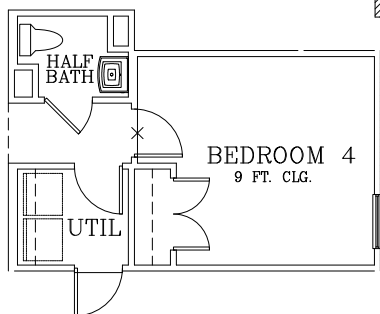

VERBENA

EXTENDED COVERED PATIO WITH BAY WINDOW

EXTENDED DINING AND COVERED PATIO

EXTENDED COVERED PATIO

BATH 1 OPTION

POWDER ROOM OPTION

OPTIONAL KITCHEN WINDOWS

OPTIONAL UTILITY CABINETS

HALF BATH OPTION

REVISED: 7/27/23

Prices subject to change without notice. All square footages are approximate.

Hogan Homes reserves the right to revise specifications and dimensions without notice.

Plans are rendered to show style of construction. Actual construction can vary in size, placement, etc.