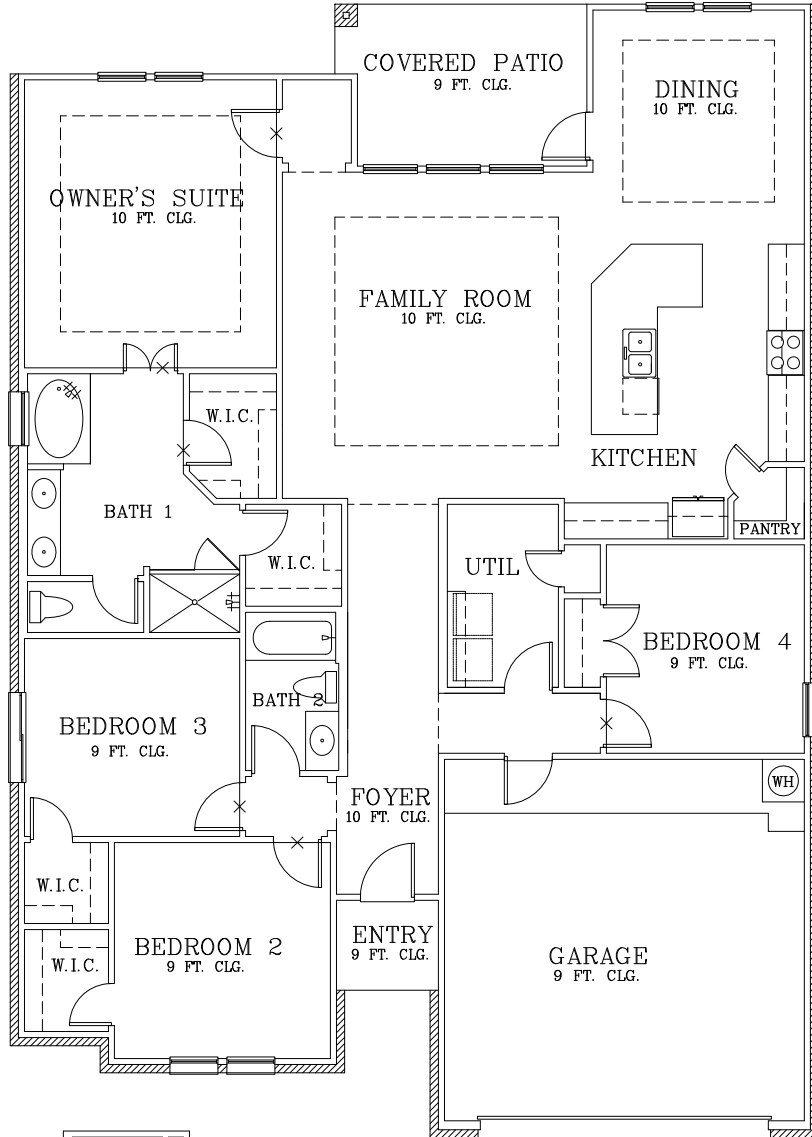

VERBENA

EXTENDED COVERED PATIO WITH BAY WINDOW

EXTENDED DINING AND COVERED PATIO

EXTENDED COVERED PATIO

BATH 1 OPTION

POWDER ROOM OPTION

OPTIONAL KITCHEN WINDOWS

OPTIONAL UTILITY CABINETS

HALF BATH OPTION

REVISED: 7/27/23

Prices subject to change without notice. All square footages are approximate.

Hogan Homes reserves the right to revise specifications and dimensions without notice.

Plans are rendered to show style of construction. Actual construction can vary in size, placement, etc.