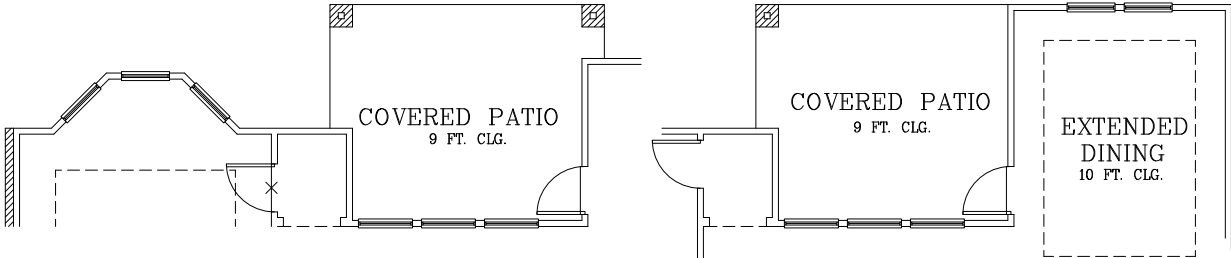

VERBENA

EXTENDED COVERED PATIO WITH BAY WINDOW

EXTENDED DINING AND COVERED PATIO

EXTENDED COVERED PATIO

BATH 1 OPTION

POWDER ROOM OPTION

OPTIONAL KITCHEN WINDOWS

OPTIONAL UTILITY CABINETS

HALF BATH OPTION

REVISED: 7/27/23

Prices subject to change without notice. All square footages are approximate.

Hogan Homes reserves the right to revise specifications and dimensions without notice.

Plans are rendered to show style of construction. Actual construction can vary in size, placement, etc.