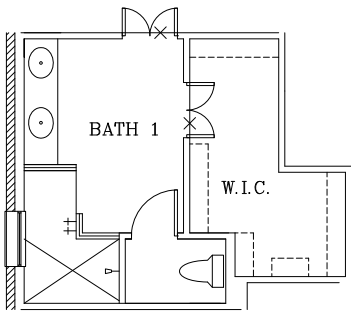

VERBENA

OPT. OWNER'S SUITE
BAY WINDOW

OPT. OUTDOOR FIREPLACE

EXTENDED DINING AND COVERED PATIO

COVERED PATIO
9 FT. CLG.
EXTENDED COVERED PATIO

BATH 1
WALK IN SHOWER OPTION

OPT. UTILITY CABINETS

POWDER ROOM OPTION

OPTIONAL
KITCHEN
WINDOWS

REVISED: 2/26/21

Prices subject to change without notice. All square footages are approximate.

Hogan Homes reserves the right to revise specifications and dimensions without notice.

Plans are rendered to show style of construction. Actual construction can vary in size, placement, etc.

©2021 Hogan Homes

**HOGAN
HOMES**
find yours.