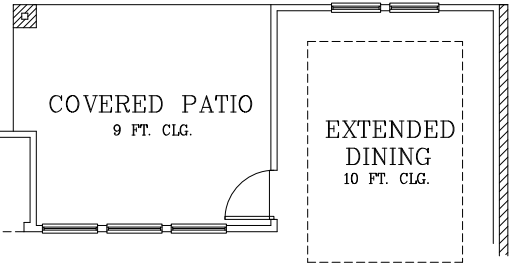

VERBENA

OPT. OWNER'S SUITE
BAY WINDOW

OPT. OUTDOOR FIREPLACE

EXTENDED DINING AND COVERED PATIO

COVERED PATIO
9 FT. CLG.
EXTENDED COVERED PATIO

BATH 1
WALK IN SHOWER OPTION

OPT. UTILITY CABINETS

POWDER ROOM OPTION