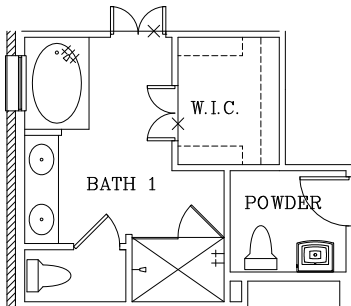

VERBENA

OPT. OWNER'S SUITE
BAY WINDOW

OPT. OUTDOOR FIREPLACE

EXTENDED DINING AND COVERED PATIO

COVERED PATIO
9 FT. CLG.
EXTENDED COVERED PATIO

BATH 1
WALK IN SHOWER OPTION

OPT. UTILITY CABINETS

POWDER ROOM OPTION

OPTIONAL
KITCHEN
WINDOWS

REVISED: 2/26/21

Prices subject to change without notice. All square footages are approximate.

Hogan Homes reserves the right to revise specifications and dimensions without notice.