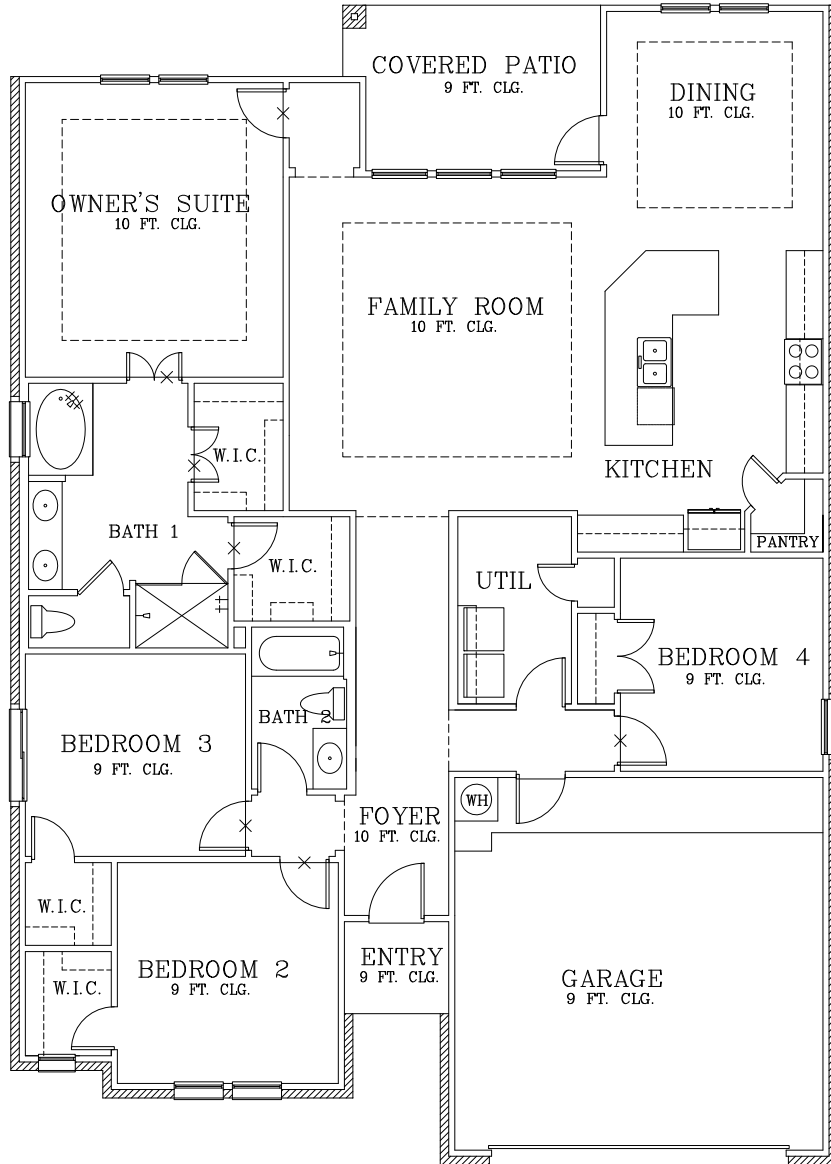

VERBENA

OPT. OWNER'S SUITE
BAY WINDOW

OPT. OUTDOOR FIREPLACE

EXTENDED DINING AND COVERED PATIO

COVERED PATIO
9 FT. CLG.
EXTENDED COVERED PATIO

BATH 1
WALK IN SHOWER OPTION

OPT. UTILITY CABINETS

POWDER ROOM OPTION

OPTIONAL
KITCHEN
WINDOWS

REVISED: 2/26/21

Prices subject to change without notice. All square footages are approximate.

Hogan Homes reserves the right to revise specifications and dimensions without notice.

Plans are rendered to show style of construction. Actual construction can vary in size, placement, etc.

©2021 Hogan Homes

**HOGAN
HOMES**
find yours.