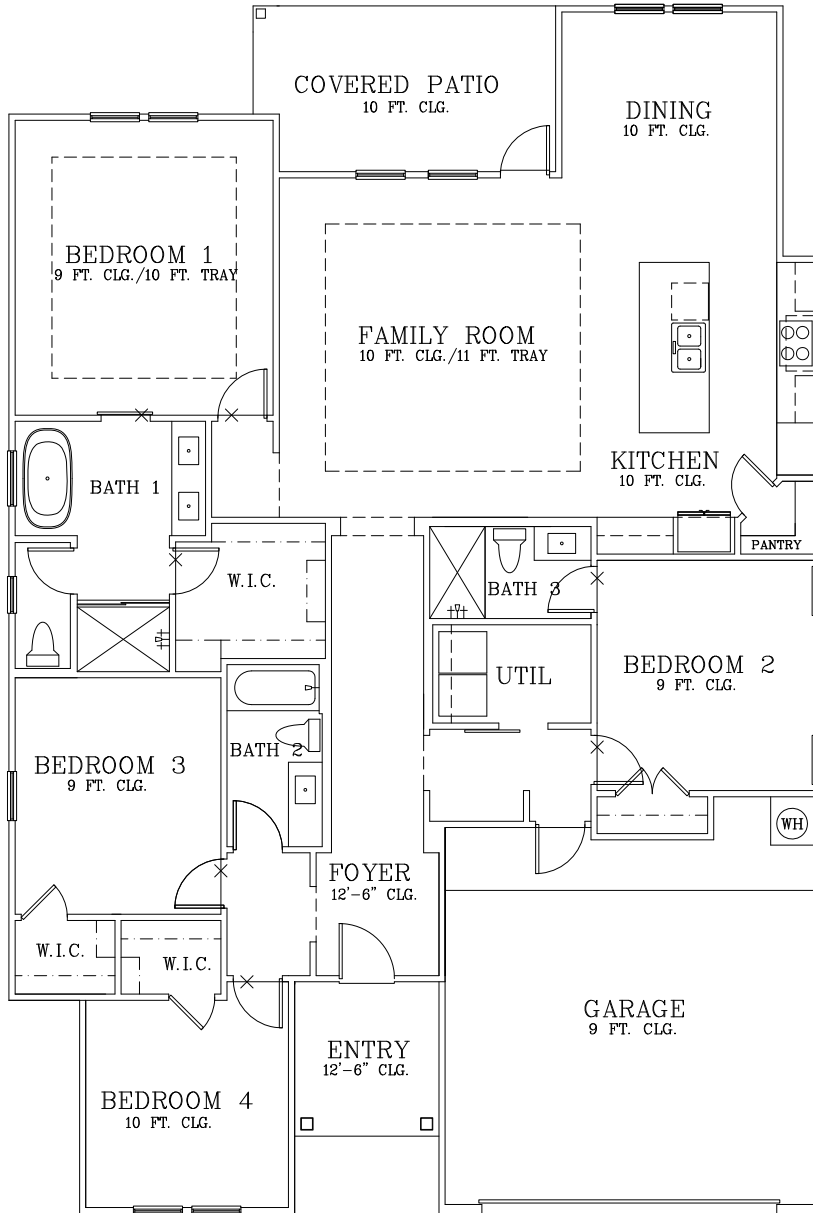

VESPER

OPT. UTILITY CABINETS

OPT. UTILITY CABINETS WITH SINK

OPT. DROP ZONE BENCH

REVISED: 5/21/26

Prices subject to change without notice. All square footages are approximate.

Hogan Homes reserves the right to revise specifications and dimensions without notice.

Plans are rendered to show style of construction. Actual construction can vary in size, placement, etc.

©2026 Hogan Homes

HOGAN
HOMES
find yours.