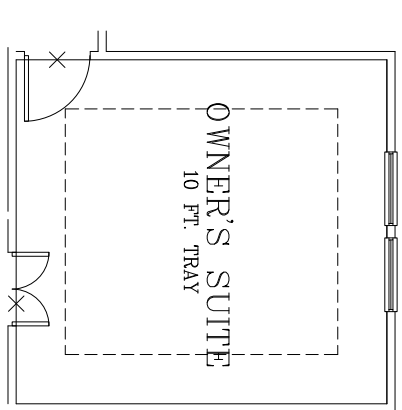

BATH 1
DOUBLE SINK OPTION

BATH 1
SHOWER OPTION

BATH 1
WALK IN SHOWER OPTION

OPT. UTILITY CABINETS

OPT. DROP ZONE CABINETS

GAME ROOM OPTION

OWNER'S SUITE
OPTIONAL TRAY CEILING

TULOSO RESERVE