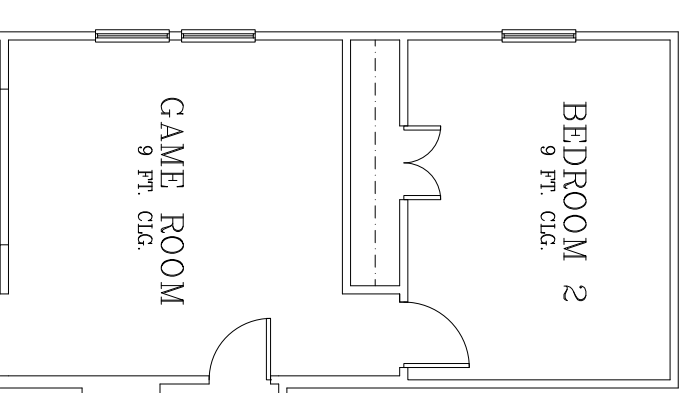

BATH 1
DOUBLE SINK OPTION

BATH 1
SHOWER OPTION

BATH 1
WALK IN SHOWER OPTION

OPT. UTILITY CABINETS

OPT. DROP ZONE CABINETS

GAME ROOM OPTION

OWNER'S SUITE
OPTIONAL TRAY CEILING

TULOSO RESERVE