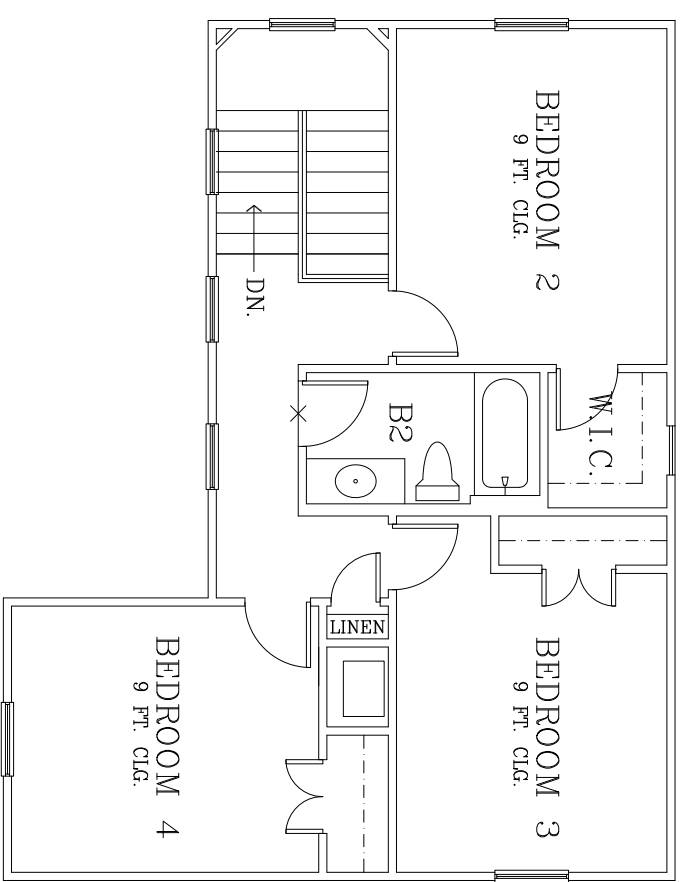

BATH 1
DOUBLE SINK OPTION

BATH 1
SHOWER OPTION

BATH 1
WALK IN SHOWER OPTION

OPT. UTILITY CABINETS

OPT. DROP ZONE CABINETS

GAME ROOM OPTION

OWNER'S SUITE
OPTIONAL TRAY CEILING

TULOSO RESERVE