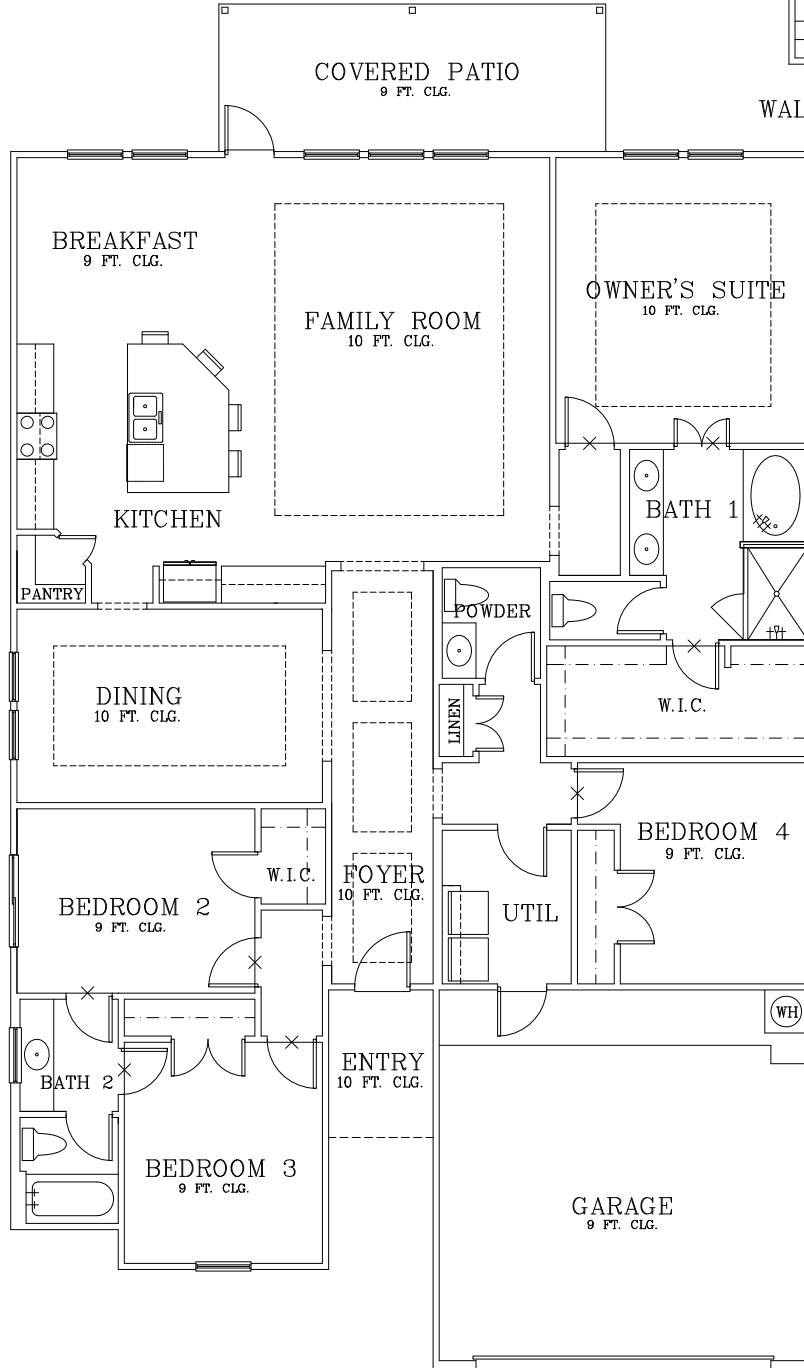

MEADOWLARK

EXTENDED COVERED PATIO

BATH 1
WALK IN SHOWER OPTION

OPTIONAL
KITCHEN
WINDOWS

STUDY OPTION

BATH 1
FREE STANDING TUB

BATH 3
OPTION

OPT.
UTILITY
CABINETS

STUDY DESK &
BOOK SHELVES

BATH 2
DOUBLE SINK
OPTION

REVISED: 12/13/22

Prices subject to change without notice. All square footages are approximate.

Hogan Homes reserves the right to revise specifications and dimensions without notice.

Plans are rendered to show style of construction. Actual construction can vary in size, placement, etc.

©2019 Hogan Homes

HOGAN
HOMES
find yours.