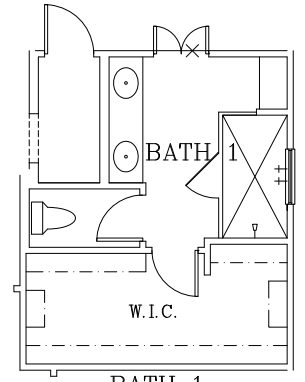

MEADOWLARK

EXTENDED COVERED PATIO

BATH 1
WALK IN SHOWER OPTION

OPTIONAL
KITCHEN
WINDOWS

STUDY OPTION

BATH 1
FREE STANDING TUB

BATH 3
OPTION

OPT.
UTILITY
CABINETS

STUDY DESK &
BOOK SHELVES

BATH 2
DOUBLE SINK
OPTION

REVISED: 12/13/22

Prices subject to change without notice. All square footages are approximate.

Hogan Homes reserves the right to revise specifications and dimensions without notice.