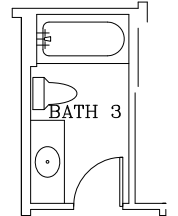

MEADOWLARK

EXTENDED COVERED PATIO

BATH 1
WALK IN SHOWER OPTION

OPTIONAL
KITCHEN
WINDOWS

STUDY OPTION

BATH 1
FREE STANDING TUB

BATH 3
OPTION

OPT.
UTILITY
CABINETS

STUDY DESK &
BOOK SHELVES

BATH 2
DOUBLE SINK
OPTION

REVISED: 12/13/22

Prices subject to change without notice. All square footages are approximate.

Hogan Homes reserves the right to revise specifications and dimensions without notice.