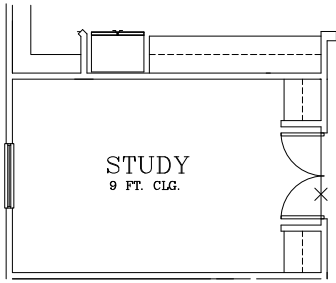

MEADOWLARK

EXTENDED COVERED PATIO

BATH 1
WALK IN SHOWER OPTION

OPTIONAL
KITCHEN
WINDOWS

STUDY OPTION

BATH 1
FREE STANDING TUB

BATH 3
OPTION

OPT.
UTILITY
CABINETS

STUDY DESK &
BOOK SHELVES

BATH 2
DOUBLE SINK
OPTION

REVISED: 12/13/22

Prices subject to change without notice. All square footages are approximate.

Hogan Homes reserves the right to revise specifications and dimensions without notice.