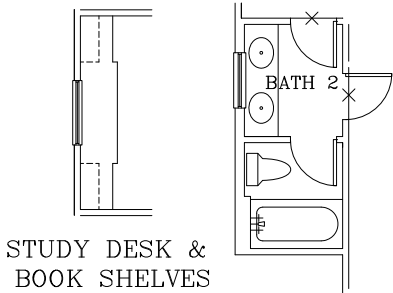

MEADOWLARK

EXTENDED COVERED PATIO

BATH 1
WALK IN SHOWER OPTION

OPTIONAL
KITCHEN
WINDOWS

STUDY OPTION

BATH 1
FREE STANDING TUB

BATH 3
OPTION

OPT.
UTILITY
CABINETS

STUDY DESK &
BOOK SHELVES

BATH 2
DOUBLE SINK
OPTION

REVISED: 12/13/22

Prices subject to change without notice. All square footages are approximate.

Hogan Homes reserves the right to revise specifications and dimensions without notice.