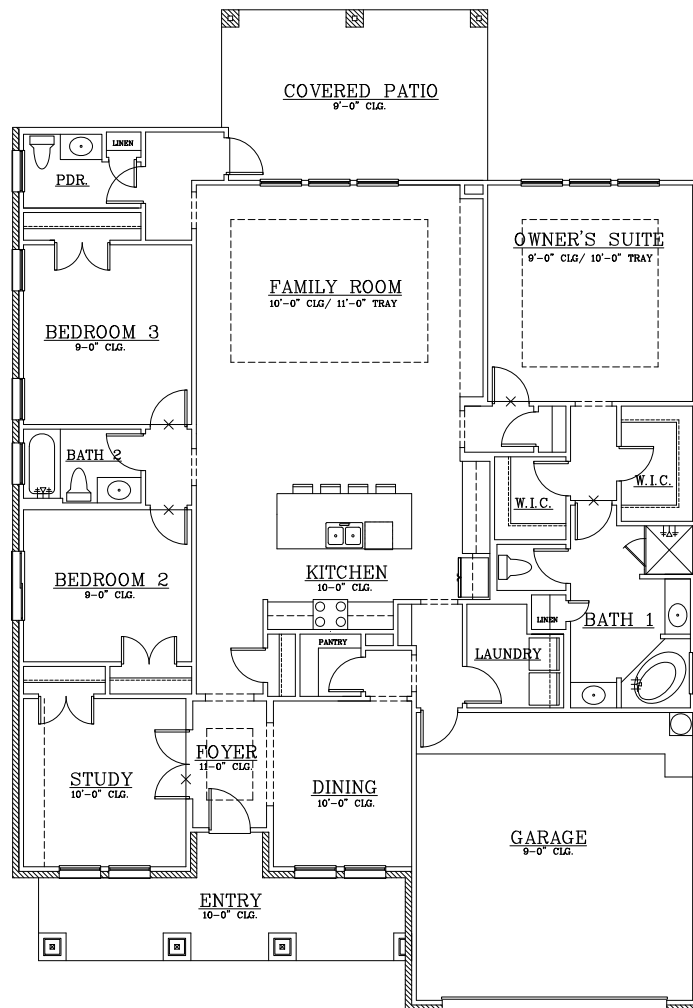

THE ELM

BATH 3 OPTION

OPTIONAL EXTENDED COVERED PATIO

KITCHEN ISLAND OPT. 2

KITCHEN ISLAND OPT. 1

BATH 1 WALK IN SHOWER OPTION

OPT. LAUNDRY CABINETS

REVISED: 9/26/18