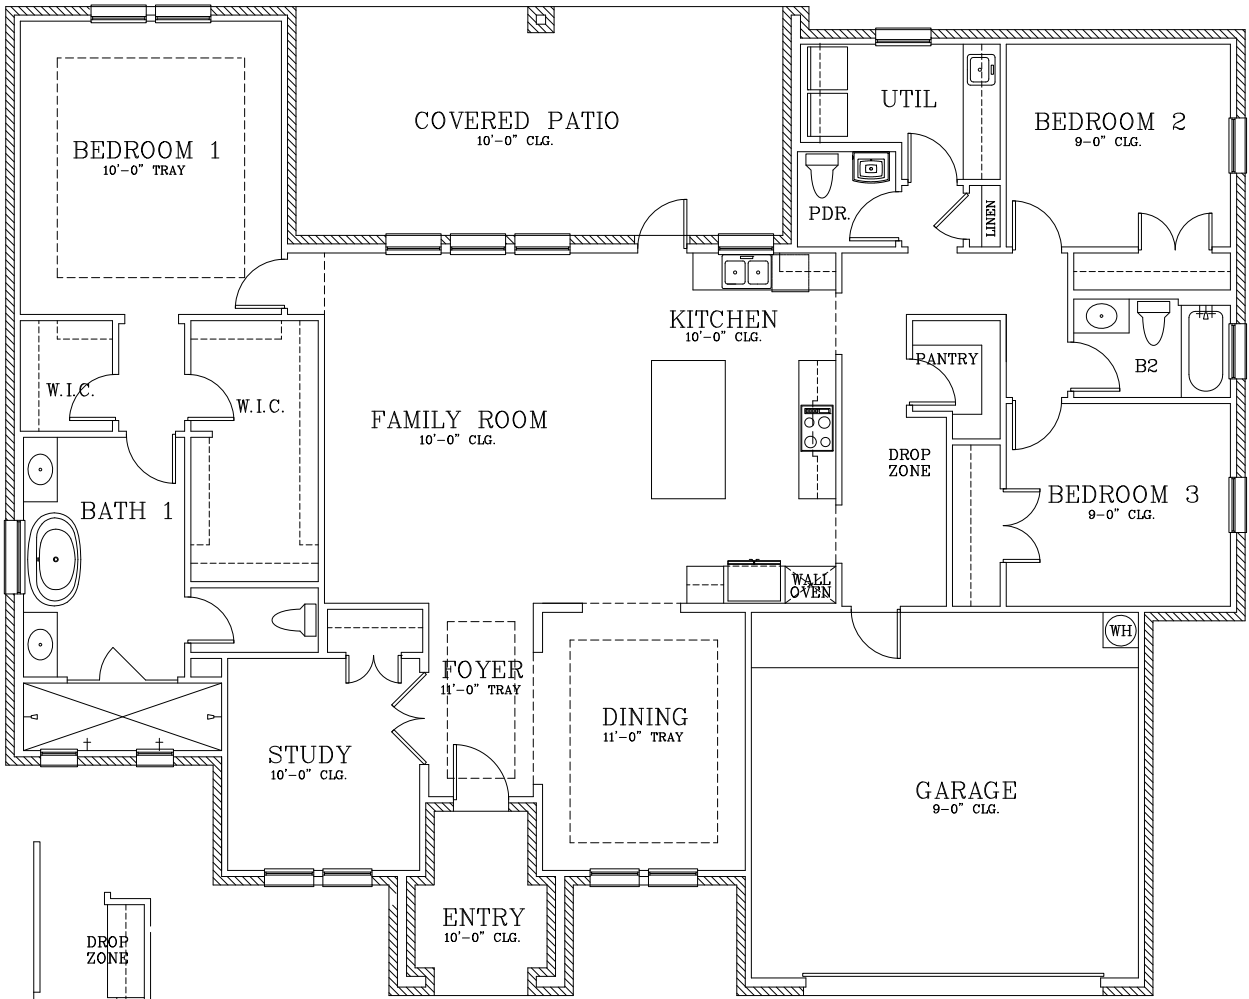

ASTERIA A

DROP ZONE CABINET OPTION

REVISED: 12/19/23

Prices subject to change without notice. All square footages are approximate.

Hogan Homes reserves the right to revise specifications and dimensions without notice.

Plans are rendered to show style of construction. Actual construction can vary in size, placement, etc.

©2021 Hogan Homes