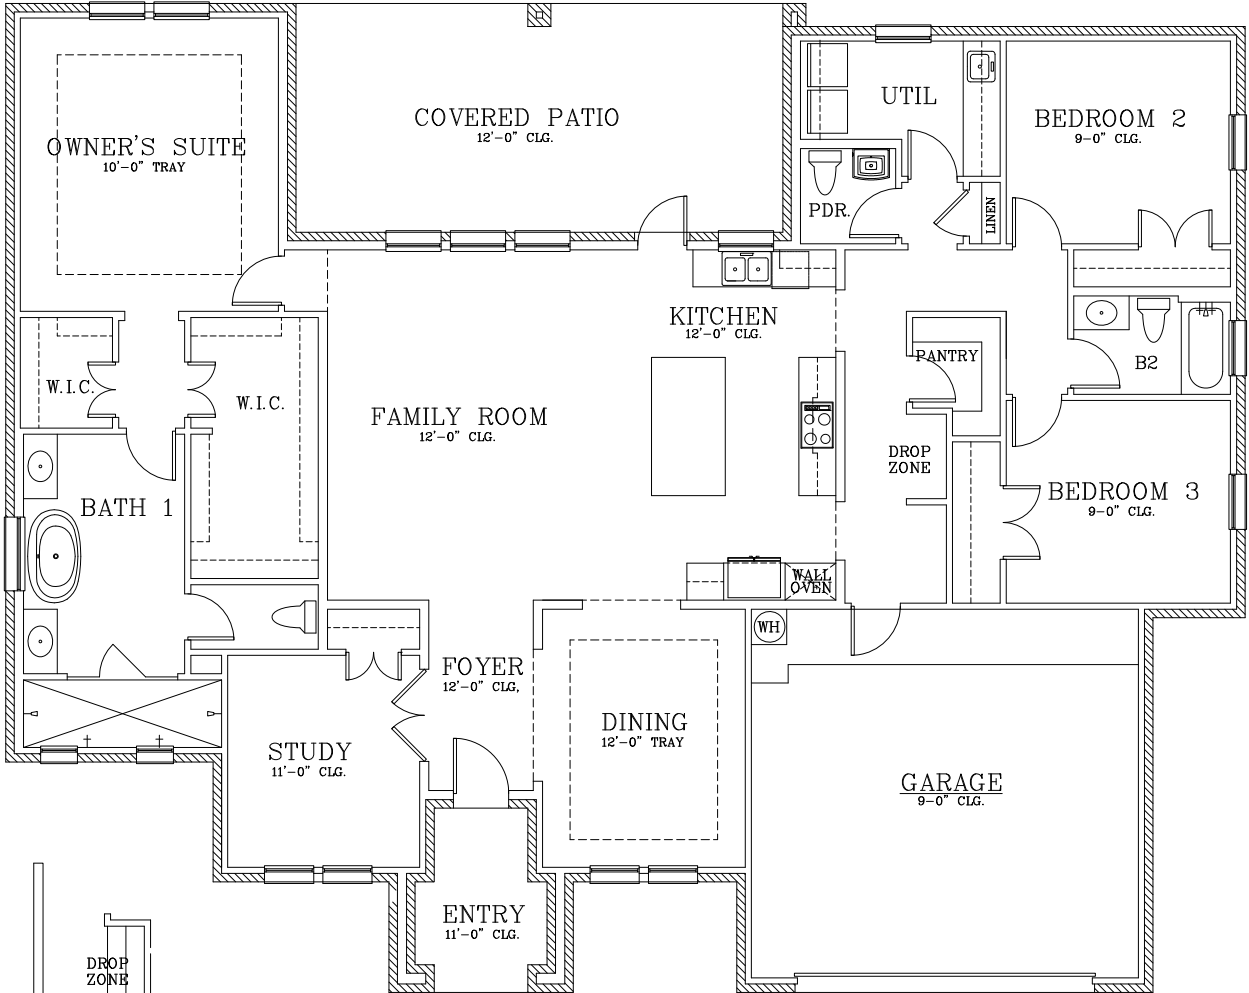

ASTERIA

OPT. OUTDOOR FIREPLACE

DROP ZONE CABINET
OPTION

REVISED: 5/28/21

Prices subject to change without notice. All square footages are approximate.

Hogan Homes reserves the right to revise specifications and dimensions without notice.

Plans are rendered to show style of construction. Actual construction can vary in size, placement, etc.

©2021 Hogan Homes