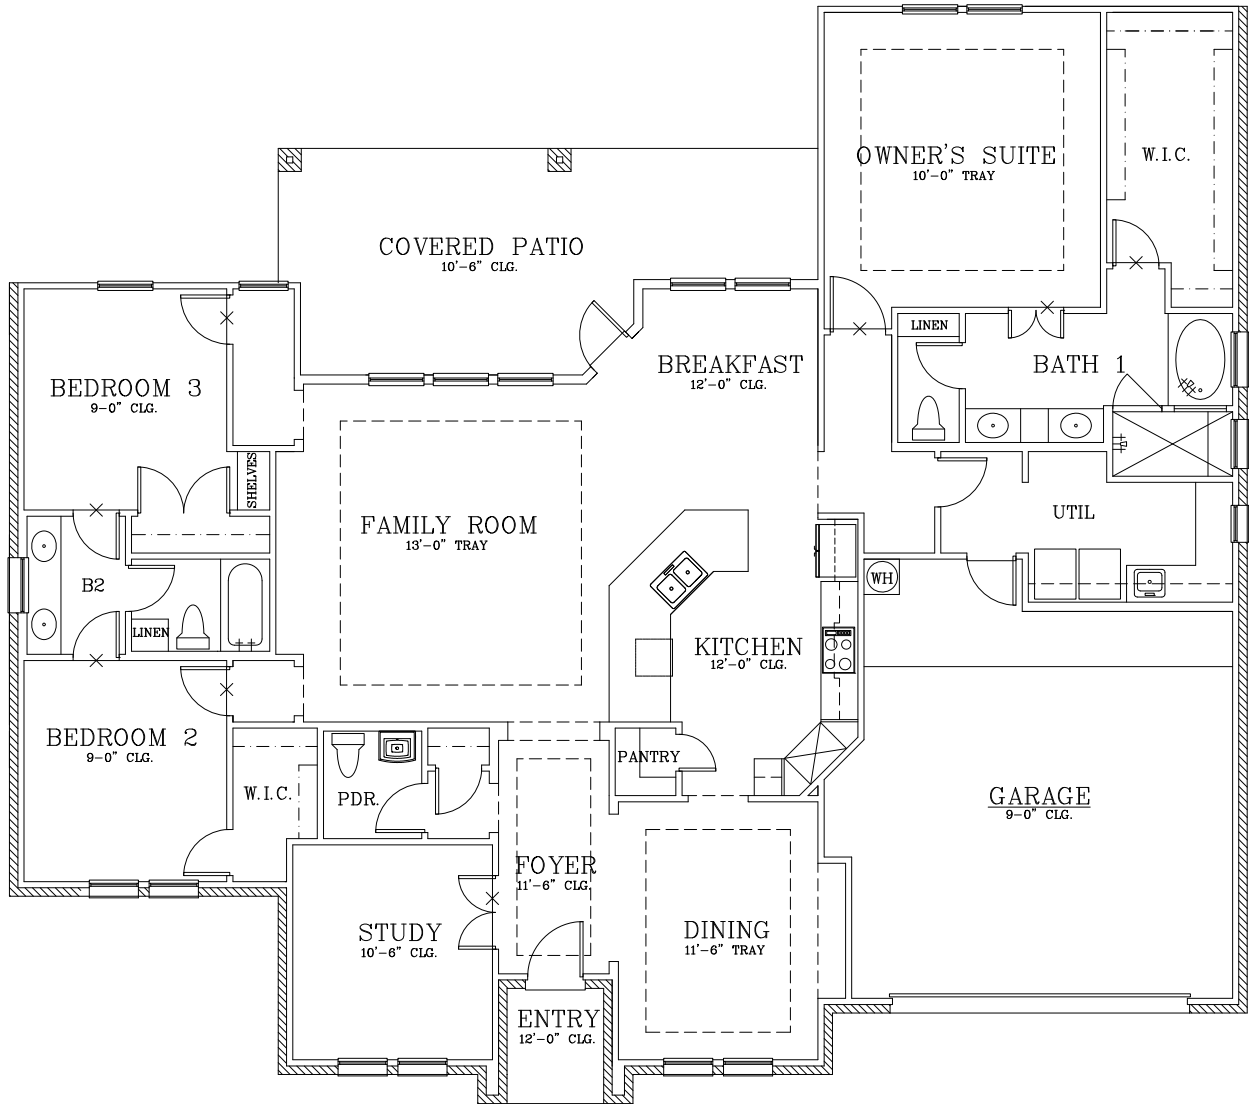

# CAPTIVA

OPTIONAL  
DROP ZONE  
CABINETS

OPTIONAL  
DROP ZONE  
BENCH

REVISED: 9/9/20

Prices subject to change without notice. All square footages are approximate.

Hogan Homes reserves the right to revise specifications and dimensions without notice.

Plans are rendered to show style of construction. Actual construction can vary in size, placement, etc.

©2020 Hogan Homes

**HOGAN  
HOMES**  
find yours.