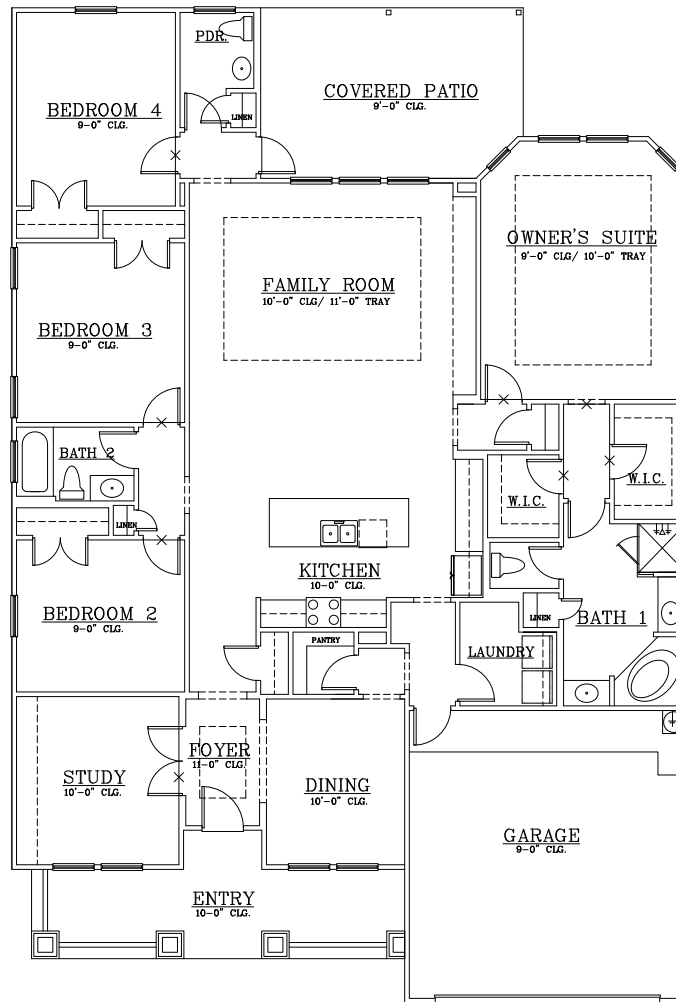

# HERON

OPTIONAL EXTENDED COVERED PATIO

OPTIONAL EXTENDED COVERED PATIO W/ FIREPLACE

OPT. BATH 3

KITCHEN ISLAND OPT. 2

KITCHEN ISLAND OPT. 1

BATH 1 WALK IN SHOWER OPTION

OPT. LAUNDRY CABINETS

REVISED: 2/1/21

Prices subject to change without notice. All square footages are approximate.

Hogan Homes reserves the right to revise specifications and dimensions without notice.

Plans are rendered to show style of construction. Actual construction can vary in size, placement, etc.