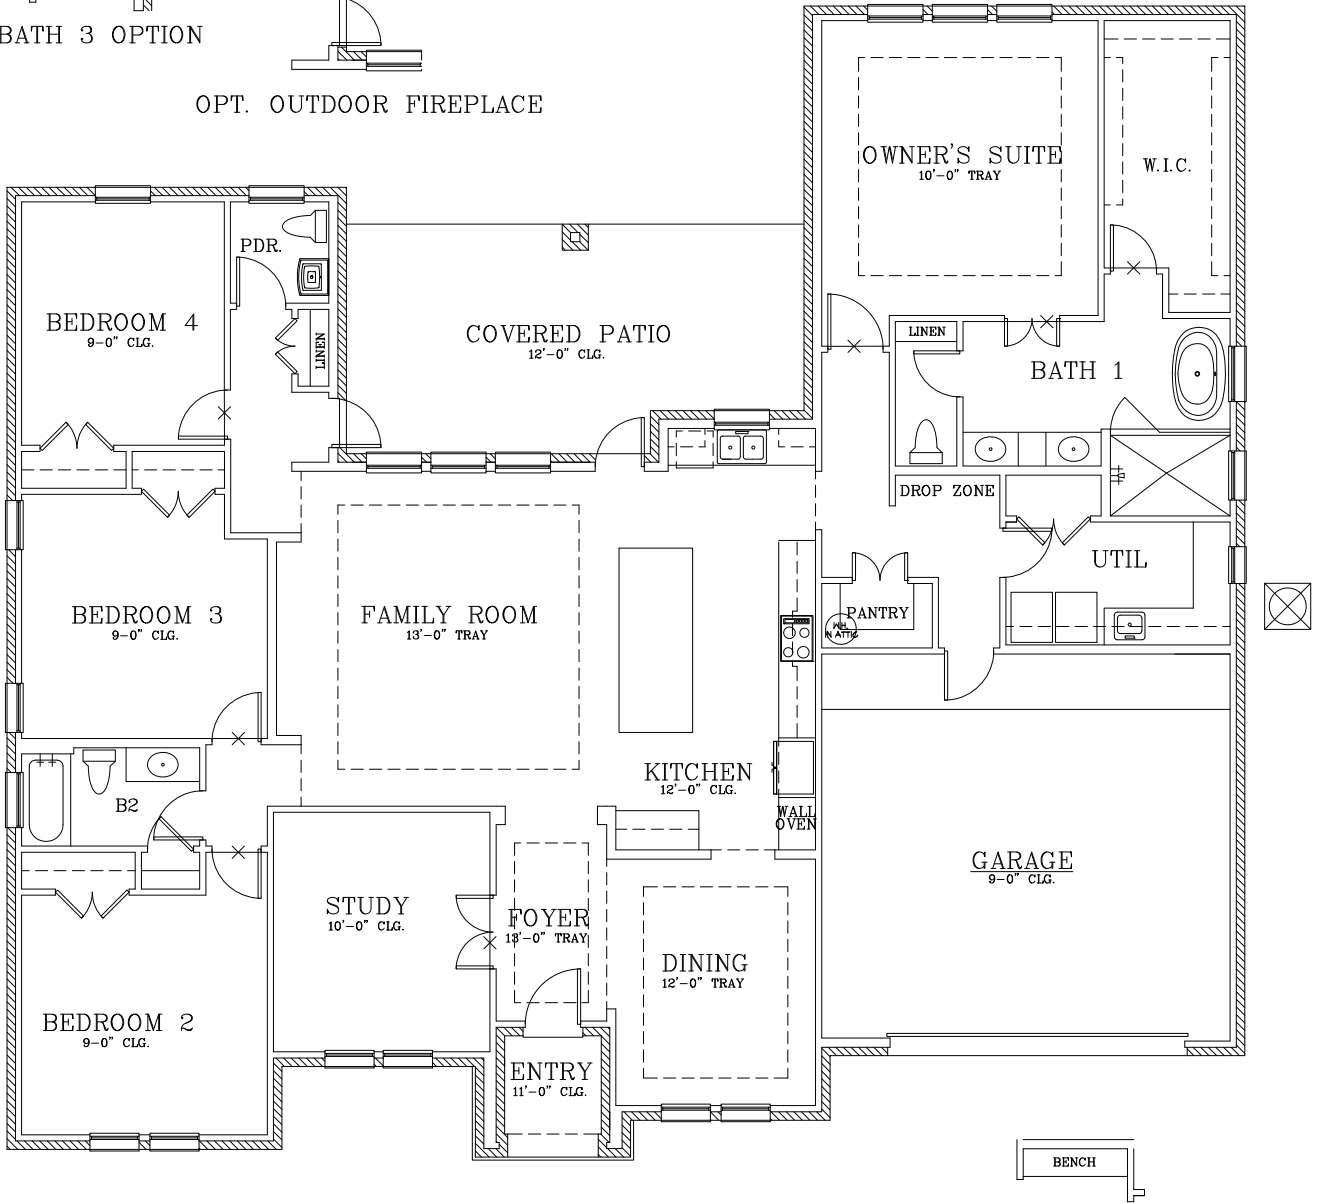

# PACIFICA

BATH 3 OPTION

OPT. OUTDOOR FIREPLACE

DROP ZONE BENCH OPTION

REVISED: 2/3/23

Prices subject to change without notice. All square footages are approximate.

Hogan Homes reserves the right to revise specifications and dimensions without notice.

Plans are rendered to show style of construction. Actual construction can vary in size, placement, etc.

©2019 Hogan Homes