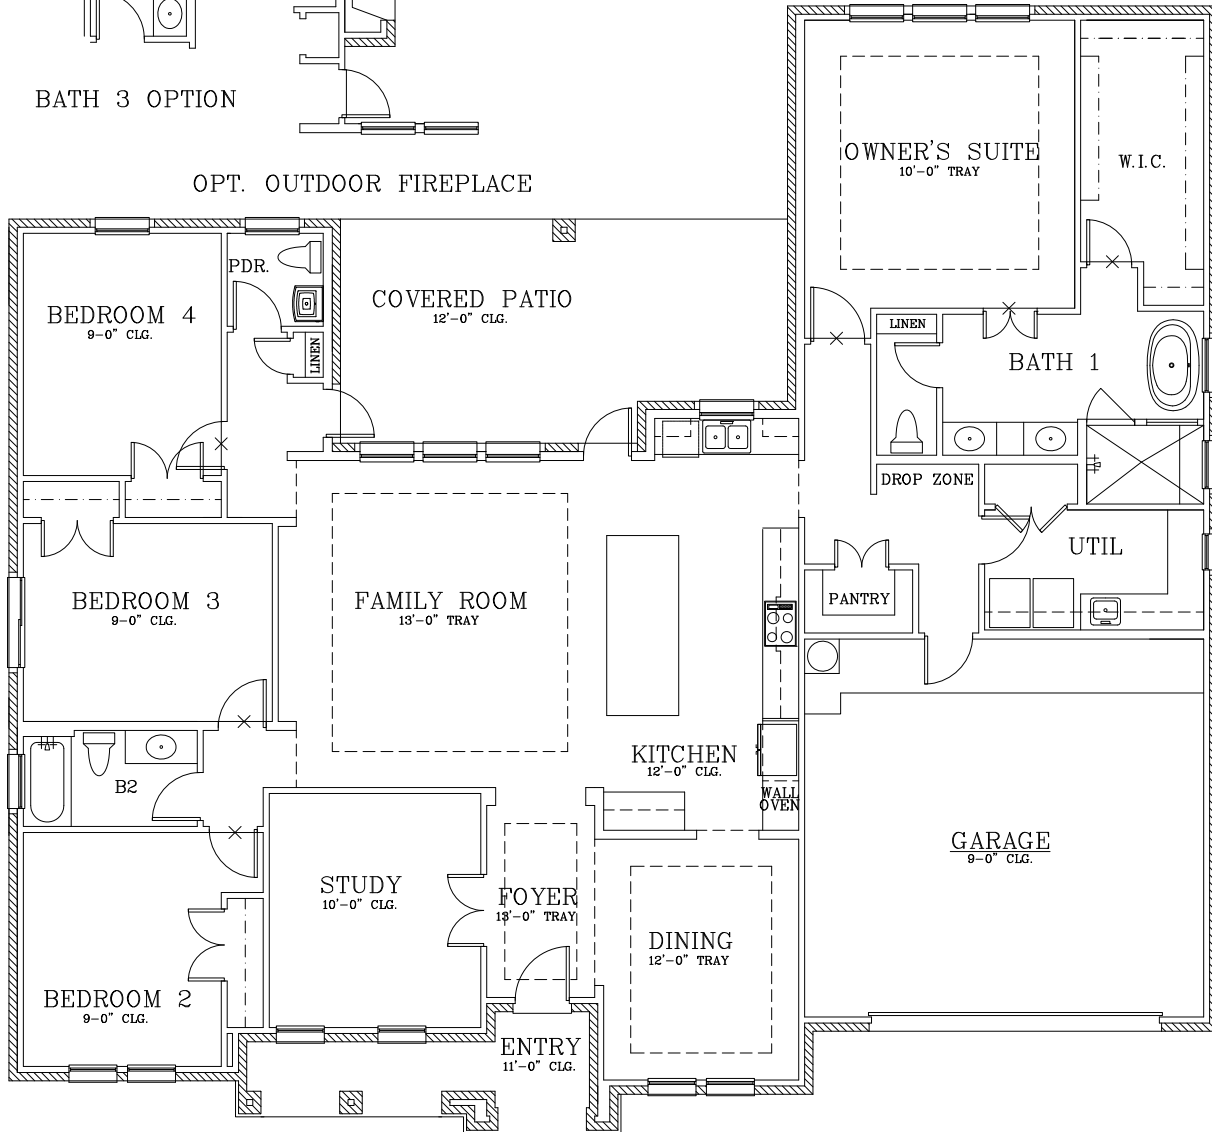

PACIFICA

BATH 3 OPTION

OPT. OUTDOOR FIREPLACE

DROP ZONE CABINET OPTION

REVISED: 2/23/21

Prices subject to change without notice. All square footages are approximate.

Hogan Homes reserves the right to revise specifications and dimensions without notice.

Plans are rendered to show style of construction. Actual construction can vary in size, placement, etc.

©2019 Hogan Homes