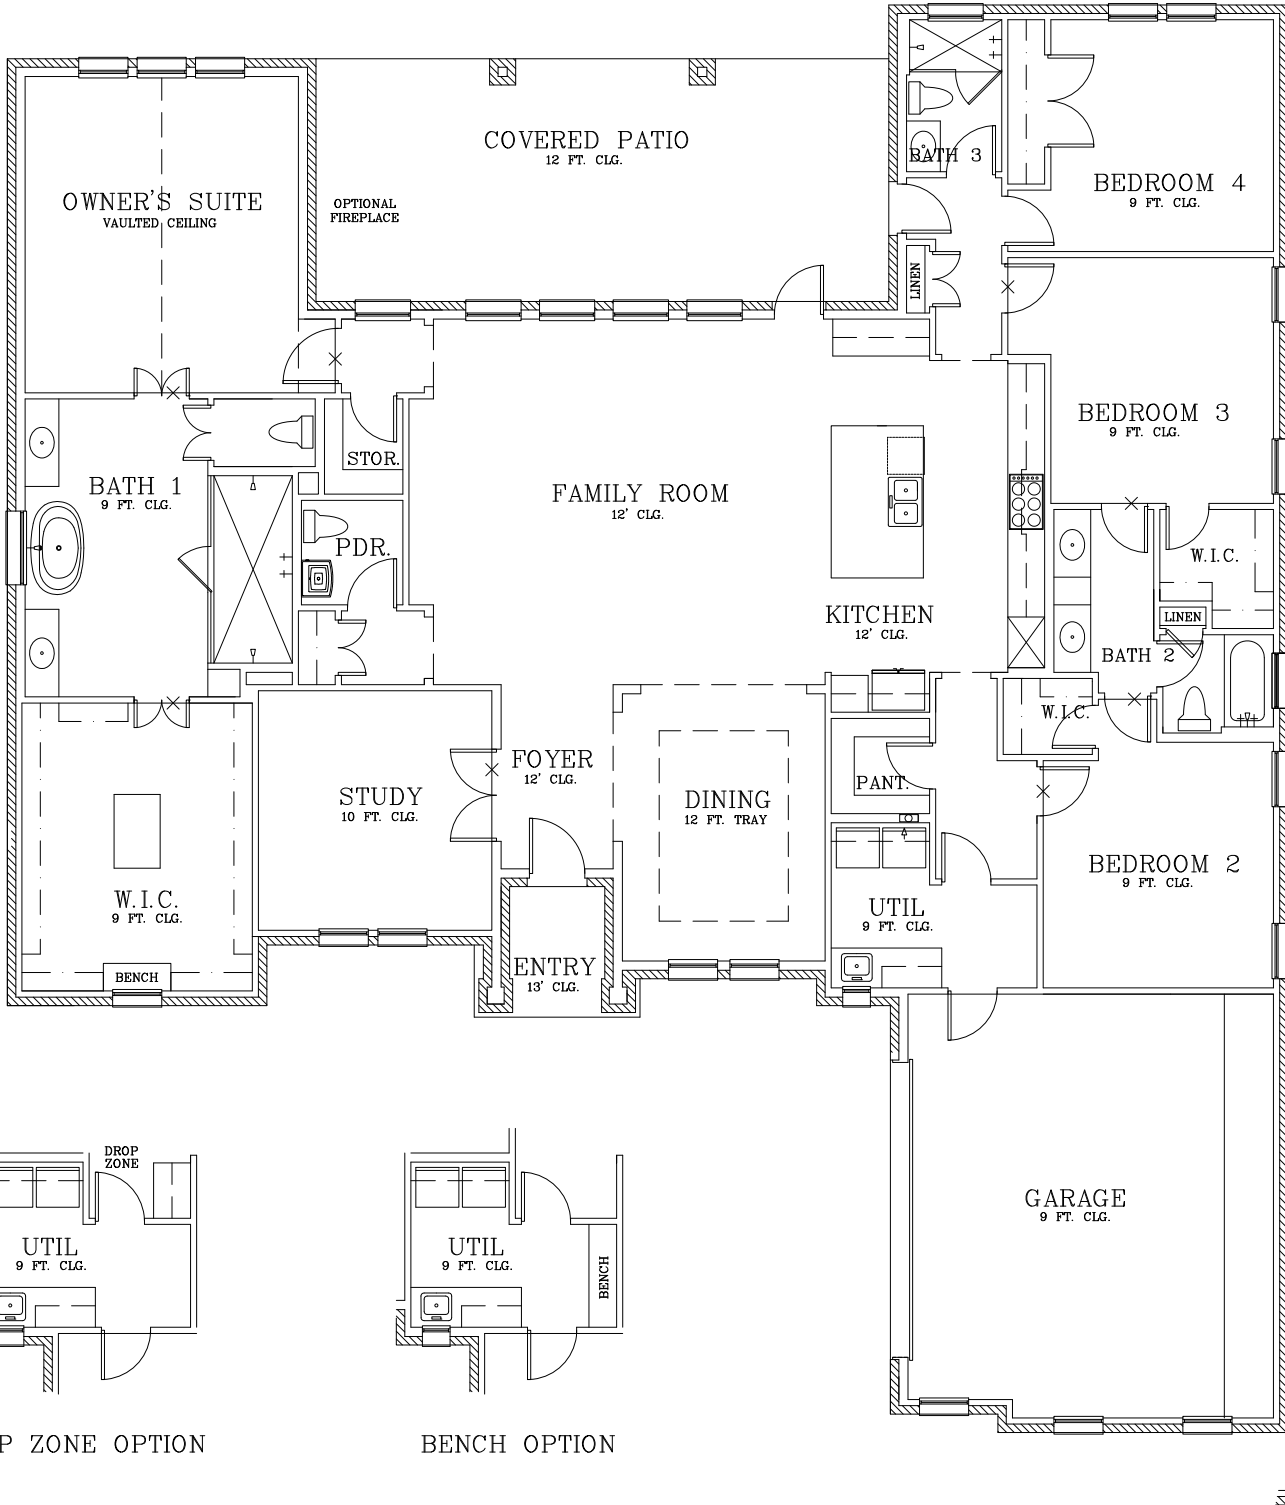

# ISABELLA

DROP ZONE OPTION

BENCH OPTION

SIDE ENTRY GARAGE OPTION

REVISED: 4/12/22

Prices subject to change without notice. All square footages are approximate.

Hogan Homes reserves the right to revise specifications and dimensions without notice.

Plans are rendered to show style of construction. Actual construction can vary in size, placement, etc.

©2021 Hogan Homes

**HOGAN  
HOMES**  
find yours.