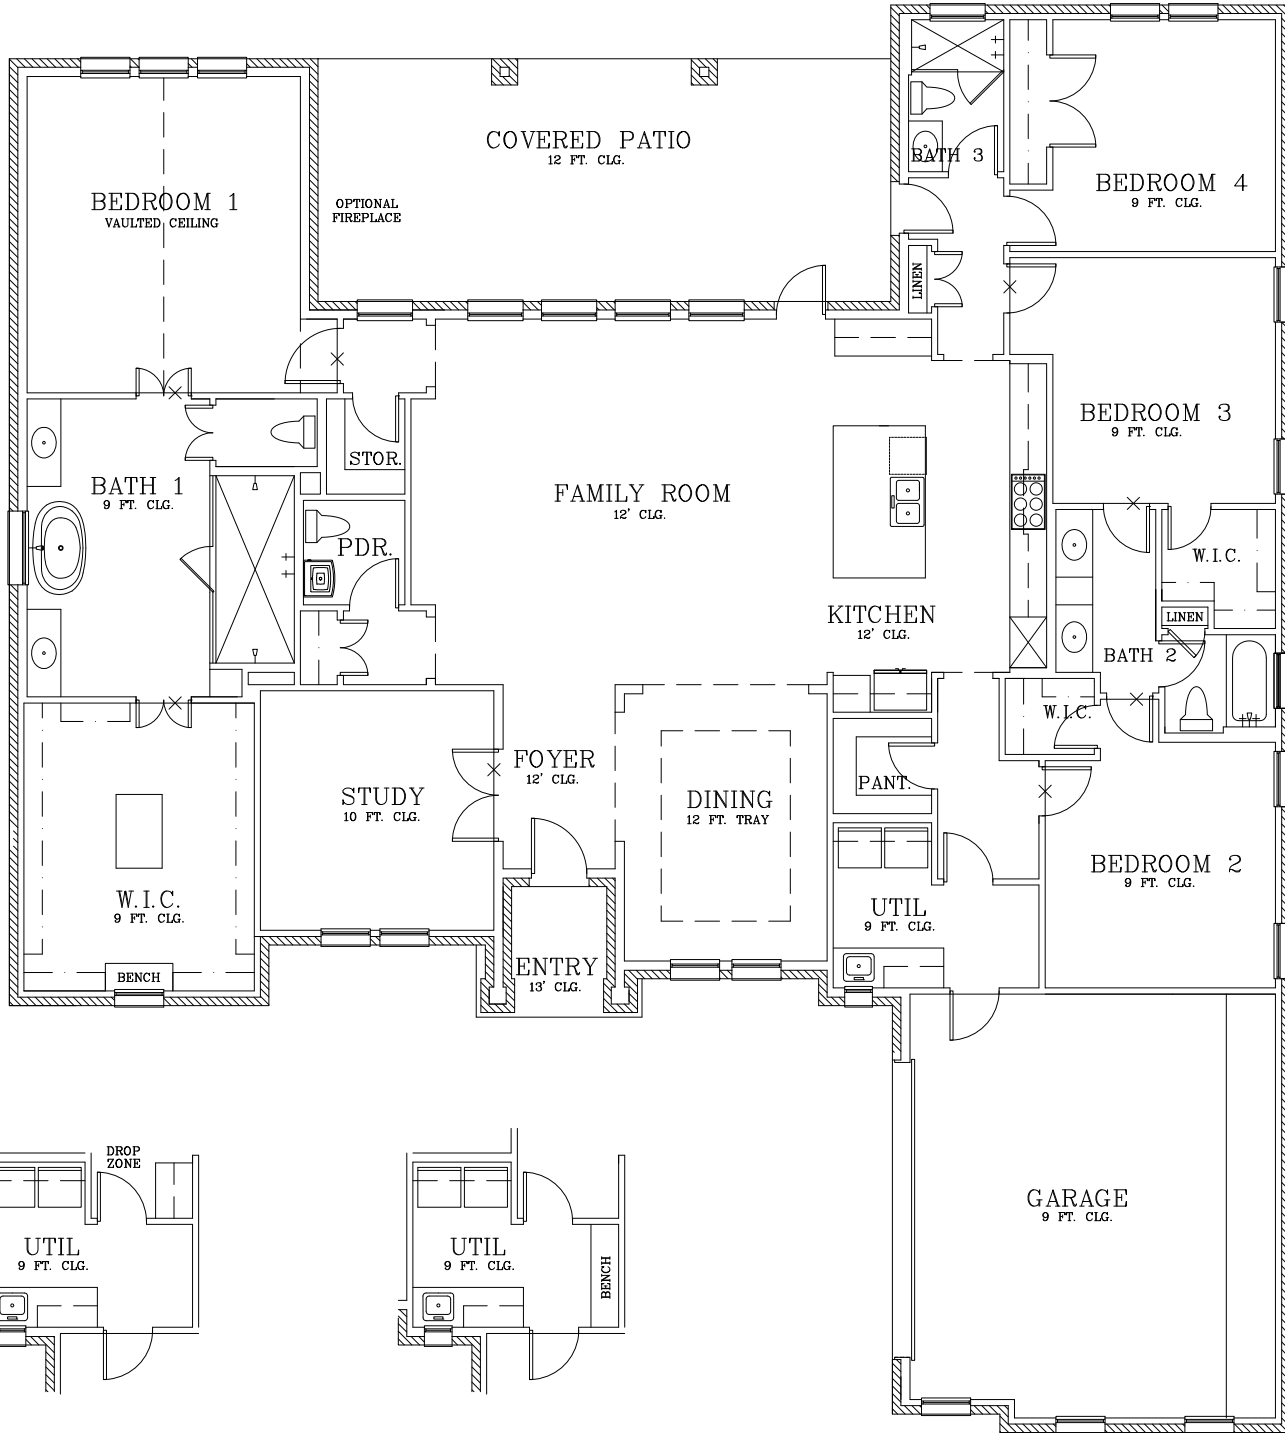

ISABELLA A

DROP ZONE OPTION

BENCH OPTION

COURTYARD ENTRY GARAGE

REVISED: 1/9/24

Prices subject to change without notice. All square footages are approximate.

Hogan Homes reserves the right to revise specifications and dimensions without notice.

Plans are rendered to show style of construction. Actual construction can vary in size, placement, etc.

©2021 Hogan Homes

HOGAN
HOMES
find yours.