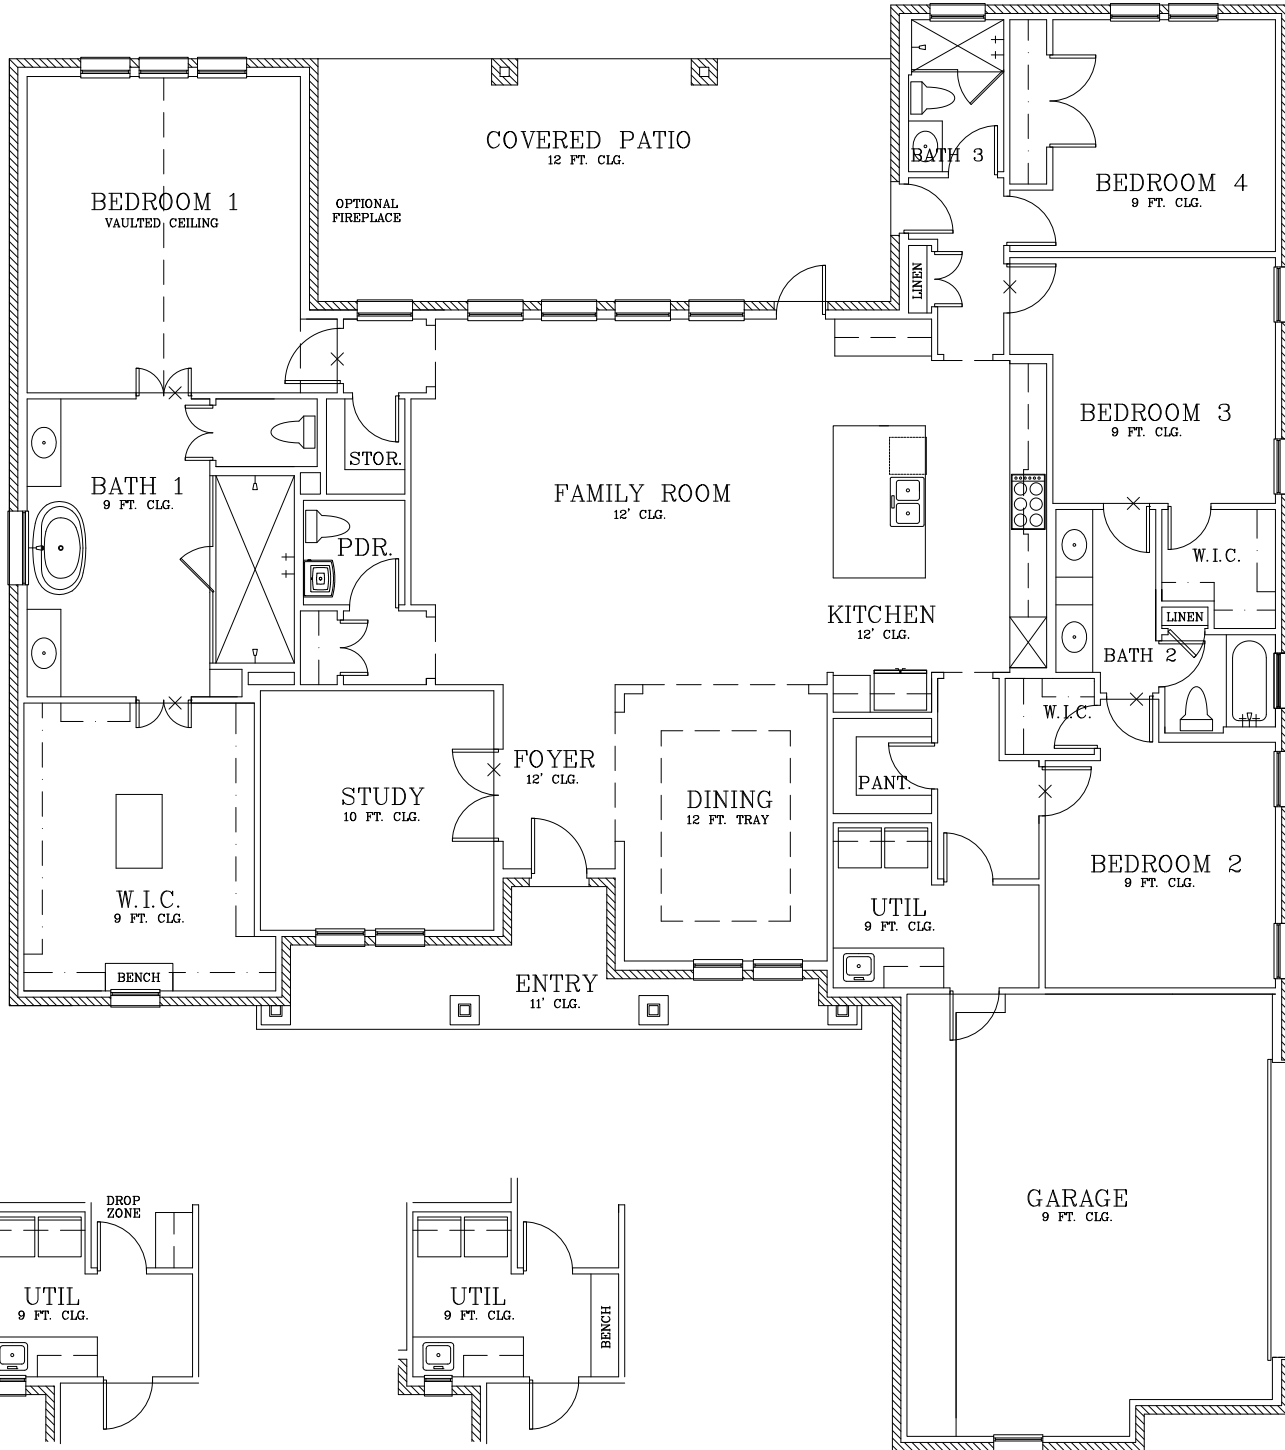

# ISABELLA B

DROP ZONE OPTION

BENCH OPTION

## SIDE ENTRY GARAGE

REVISED: 1/9/24

Prices subject to change without notice. All square footages are approximate.

Hogan Homes reserves the right to revise specifications and dimensions without notice.

Plans are rendered to show style of construction. Actual construction can vary in size, placement, etc.