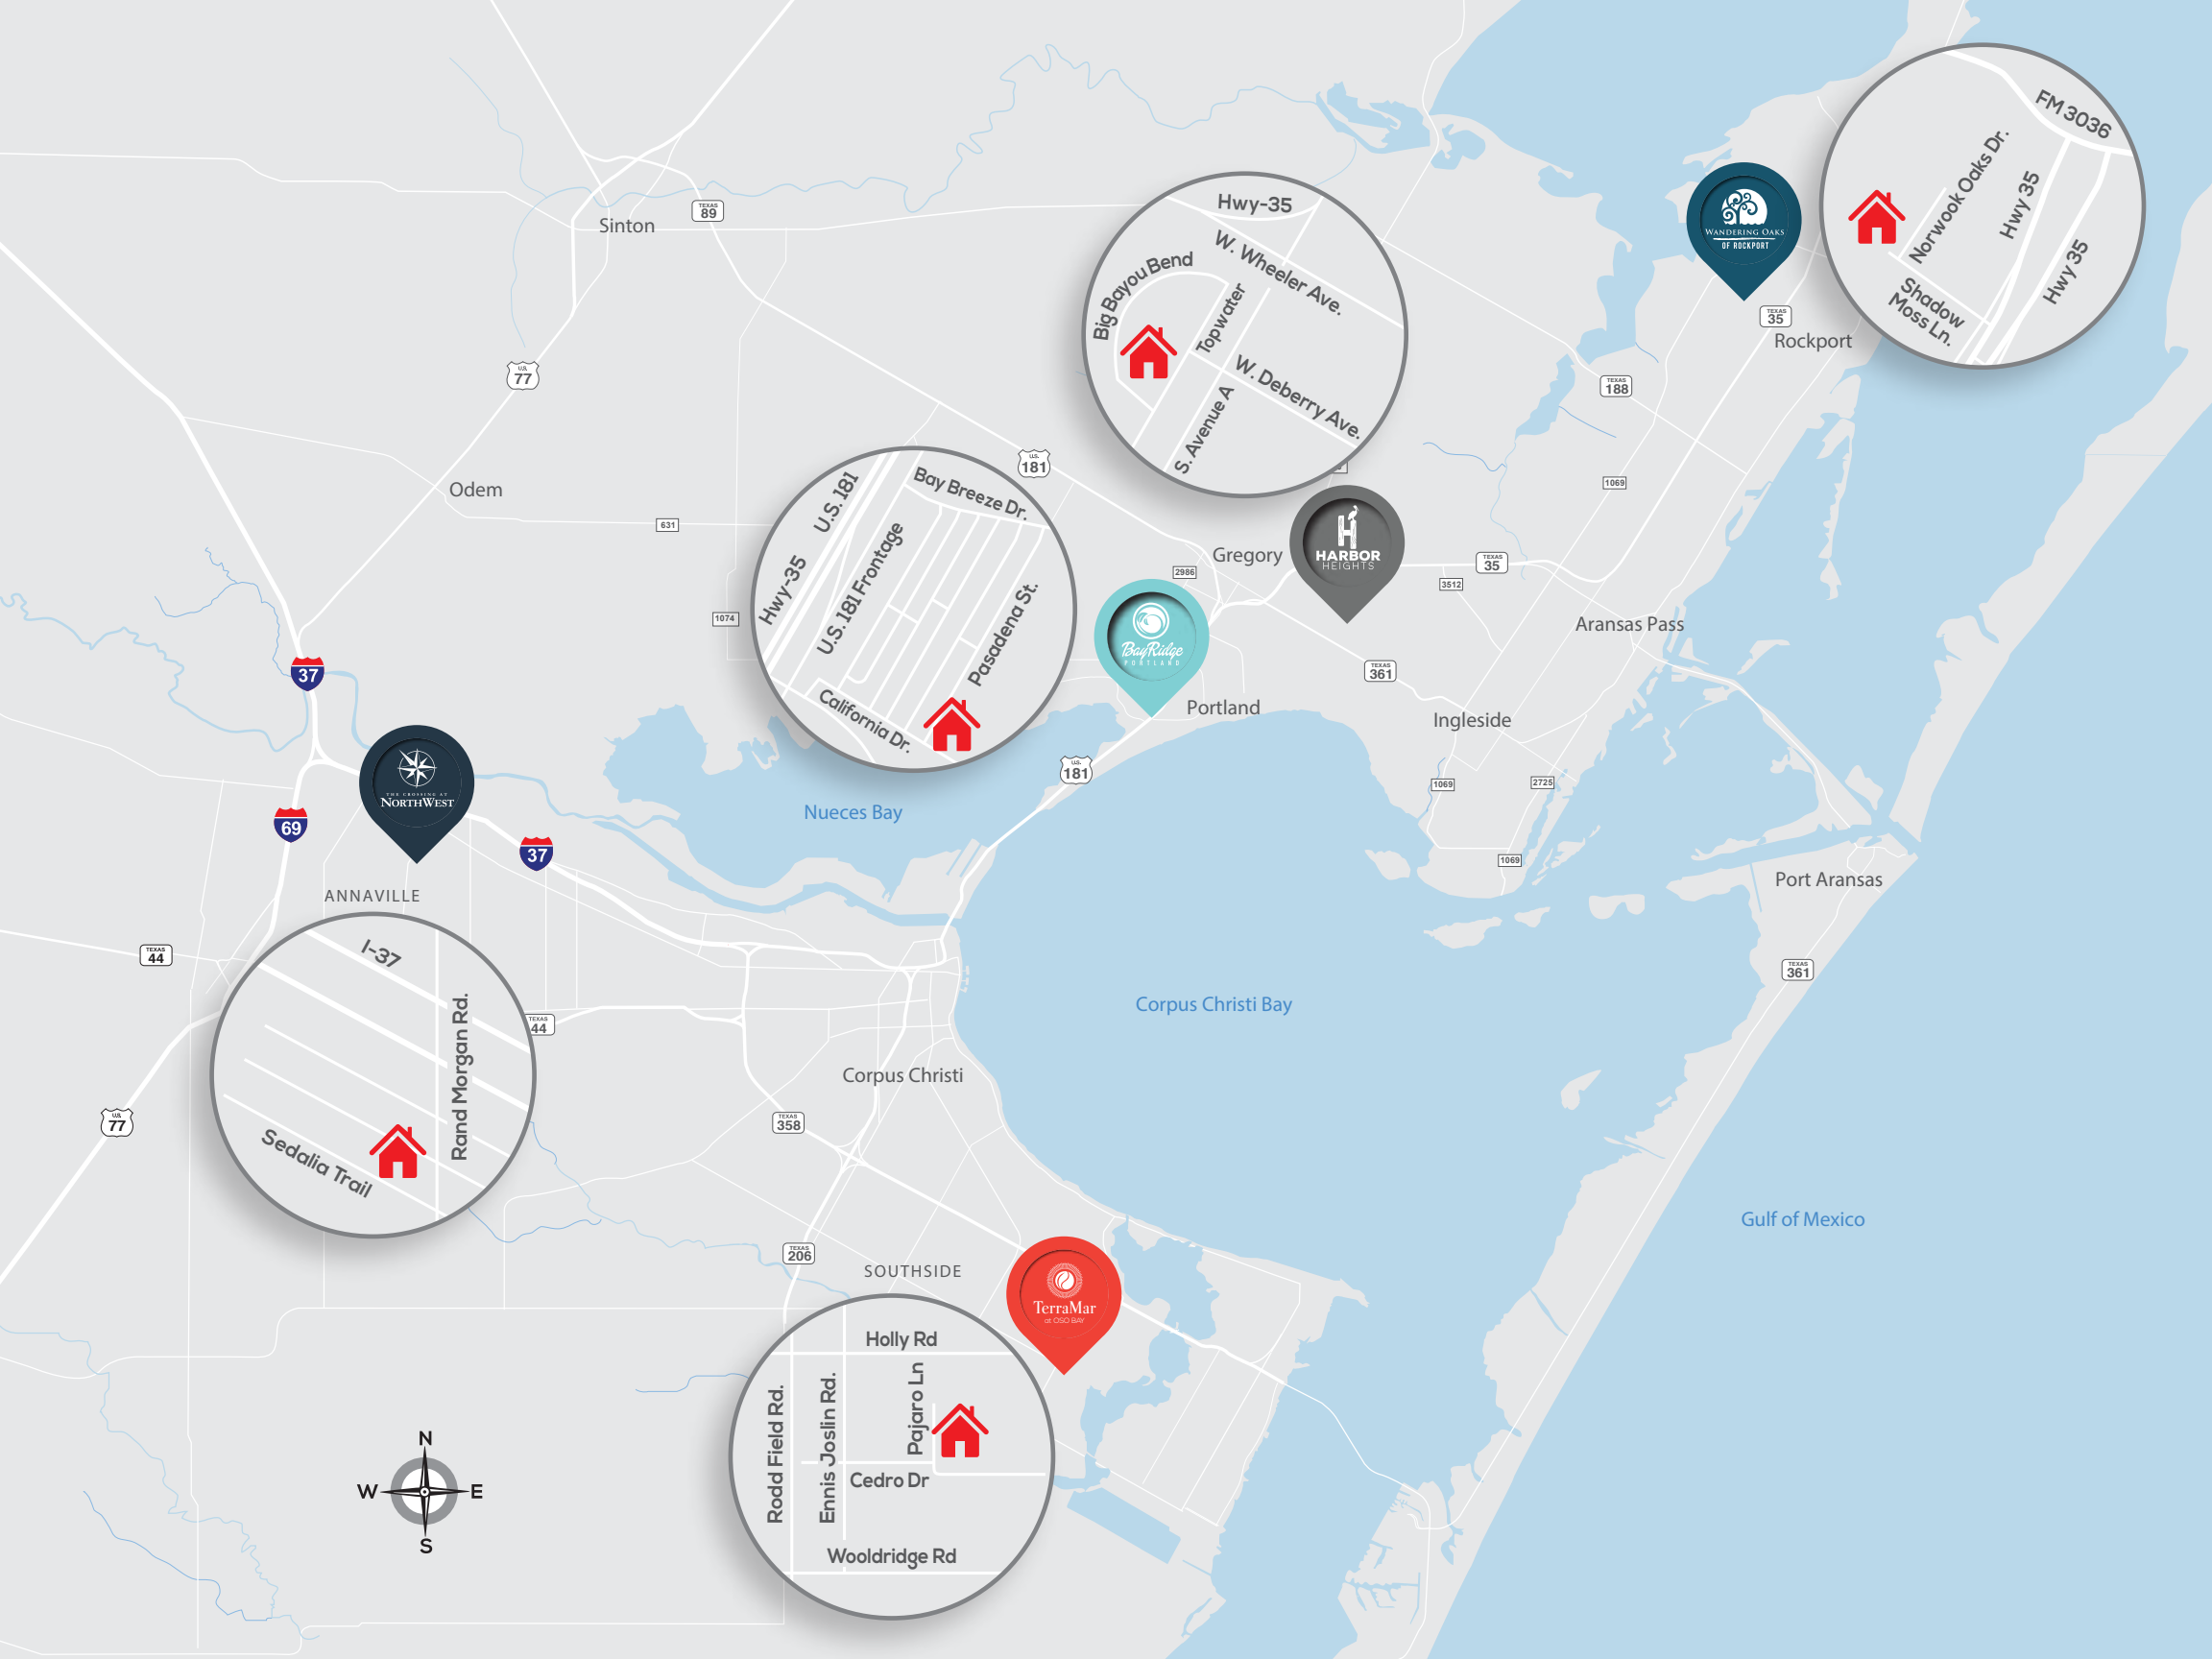

FM 3036
Norwook Oaks Dr.
Hwy 35
Shadow Moss Ln.
Hwy 35

Hwy-35
Big Bayou Bend
W. Wheeler Ave.
Topwrcr
W. Deberry Ave.
S. Avenue A

Bay Breeze Dr.
U.S. 181
Hwy-35
U.S. 181 Frontage
Pasadena St.
California Dr.

I-37
Rand Morgan Rd.
Sedalia Trail

Holly Rd
Rodd Field Rd.
Ennis Joslin Rd.
Pajaro Ln
Cedro Dr
Wooldrige Rd