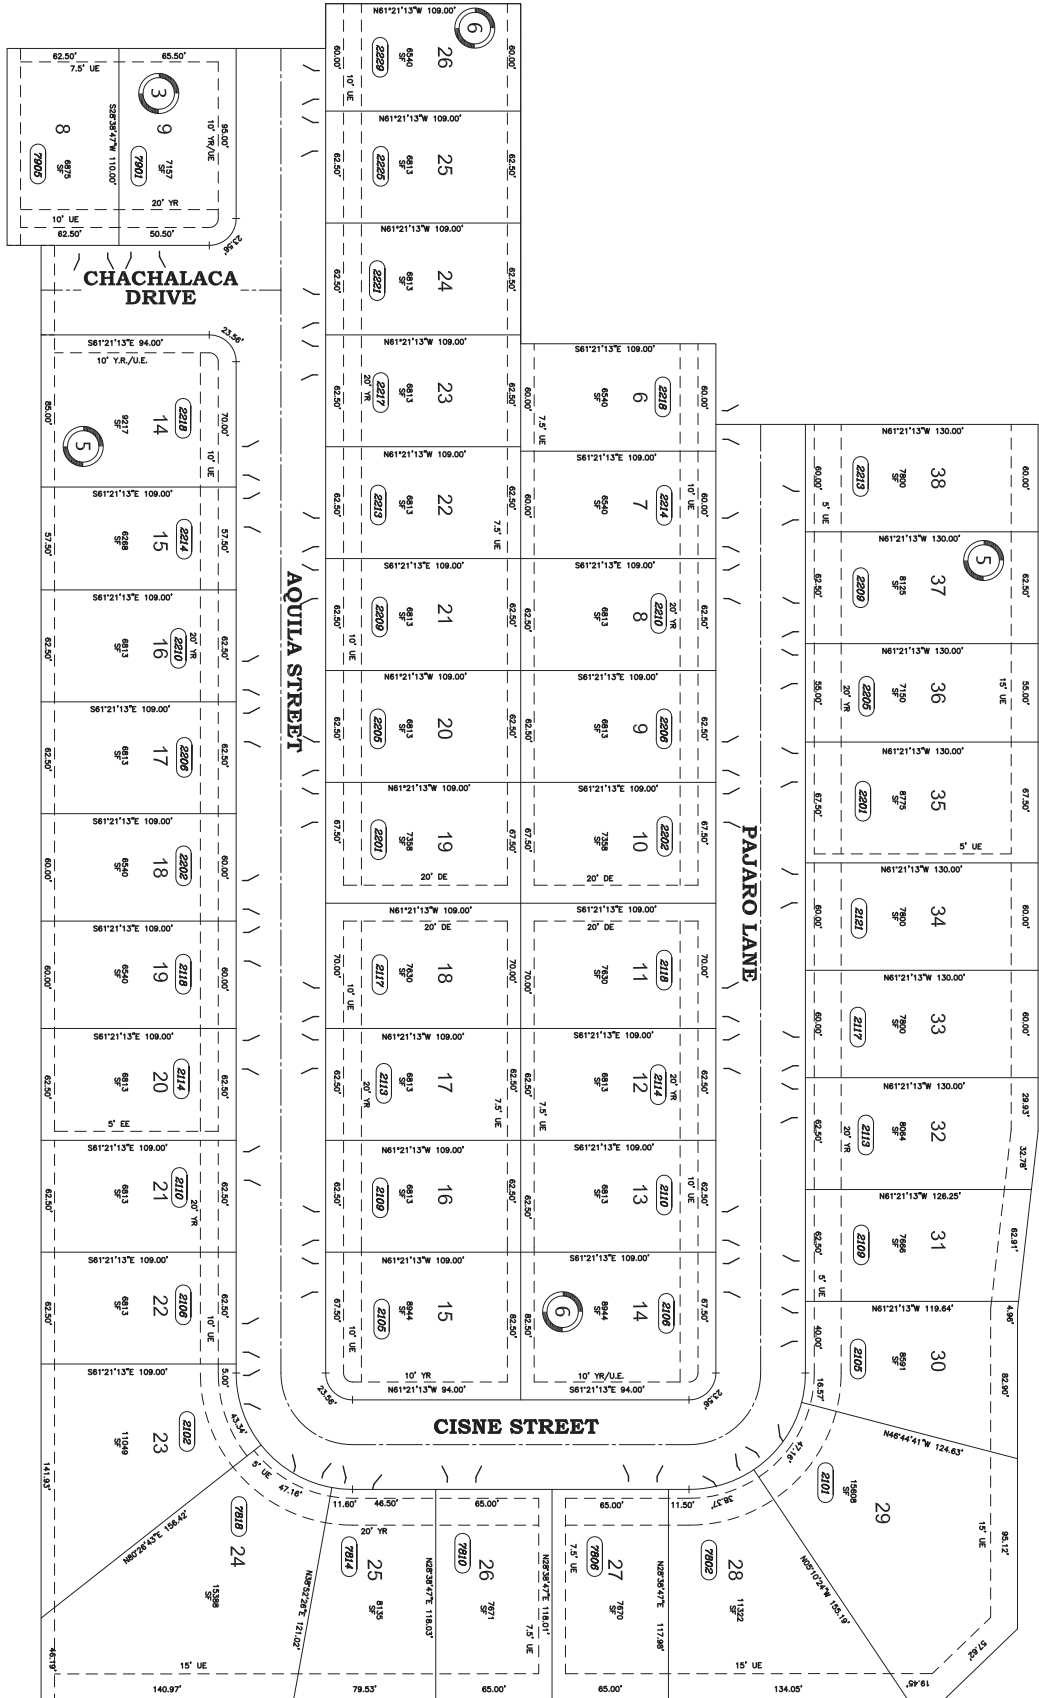

MONTE VERDE AT TERRA MAR - UNIT 3

— MAP OF —
MONTE VERDE AT TERRA MAR UNIT 3